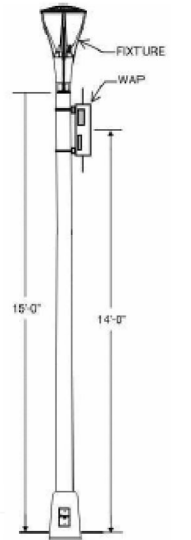

LEGEND

- WAP MOUNTED ON NEW POLE AND FOOTING (4 TOTAL)
- WAP MOUNTED ON LIGHT OR BUILDING (12 TOTAL)

Exhibit: WAP Mounted on Pole

Wi-Fi COVERAGE OPTION 2 - MAXIMUM COVERAGE

Lakewood Park
834 Lakechime Dr
Sunnyvale, CA 94089

October 11, 2023