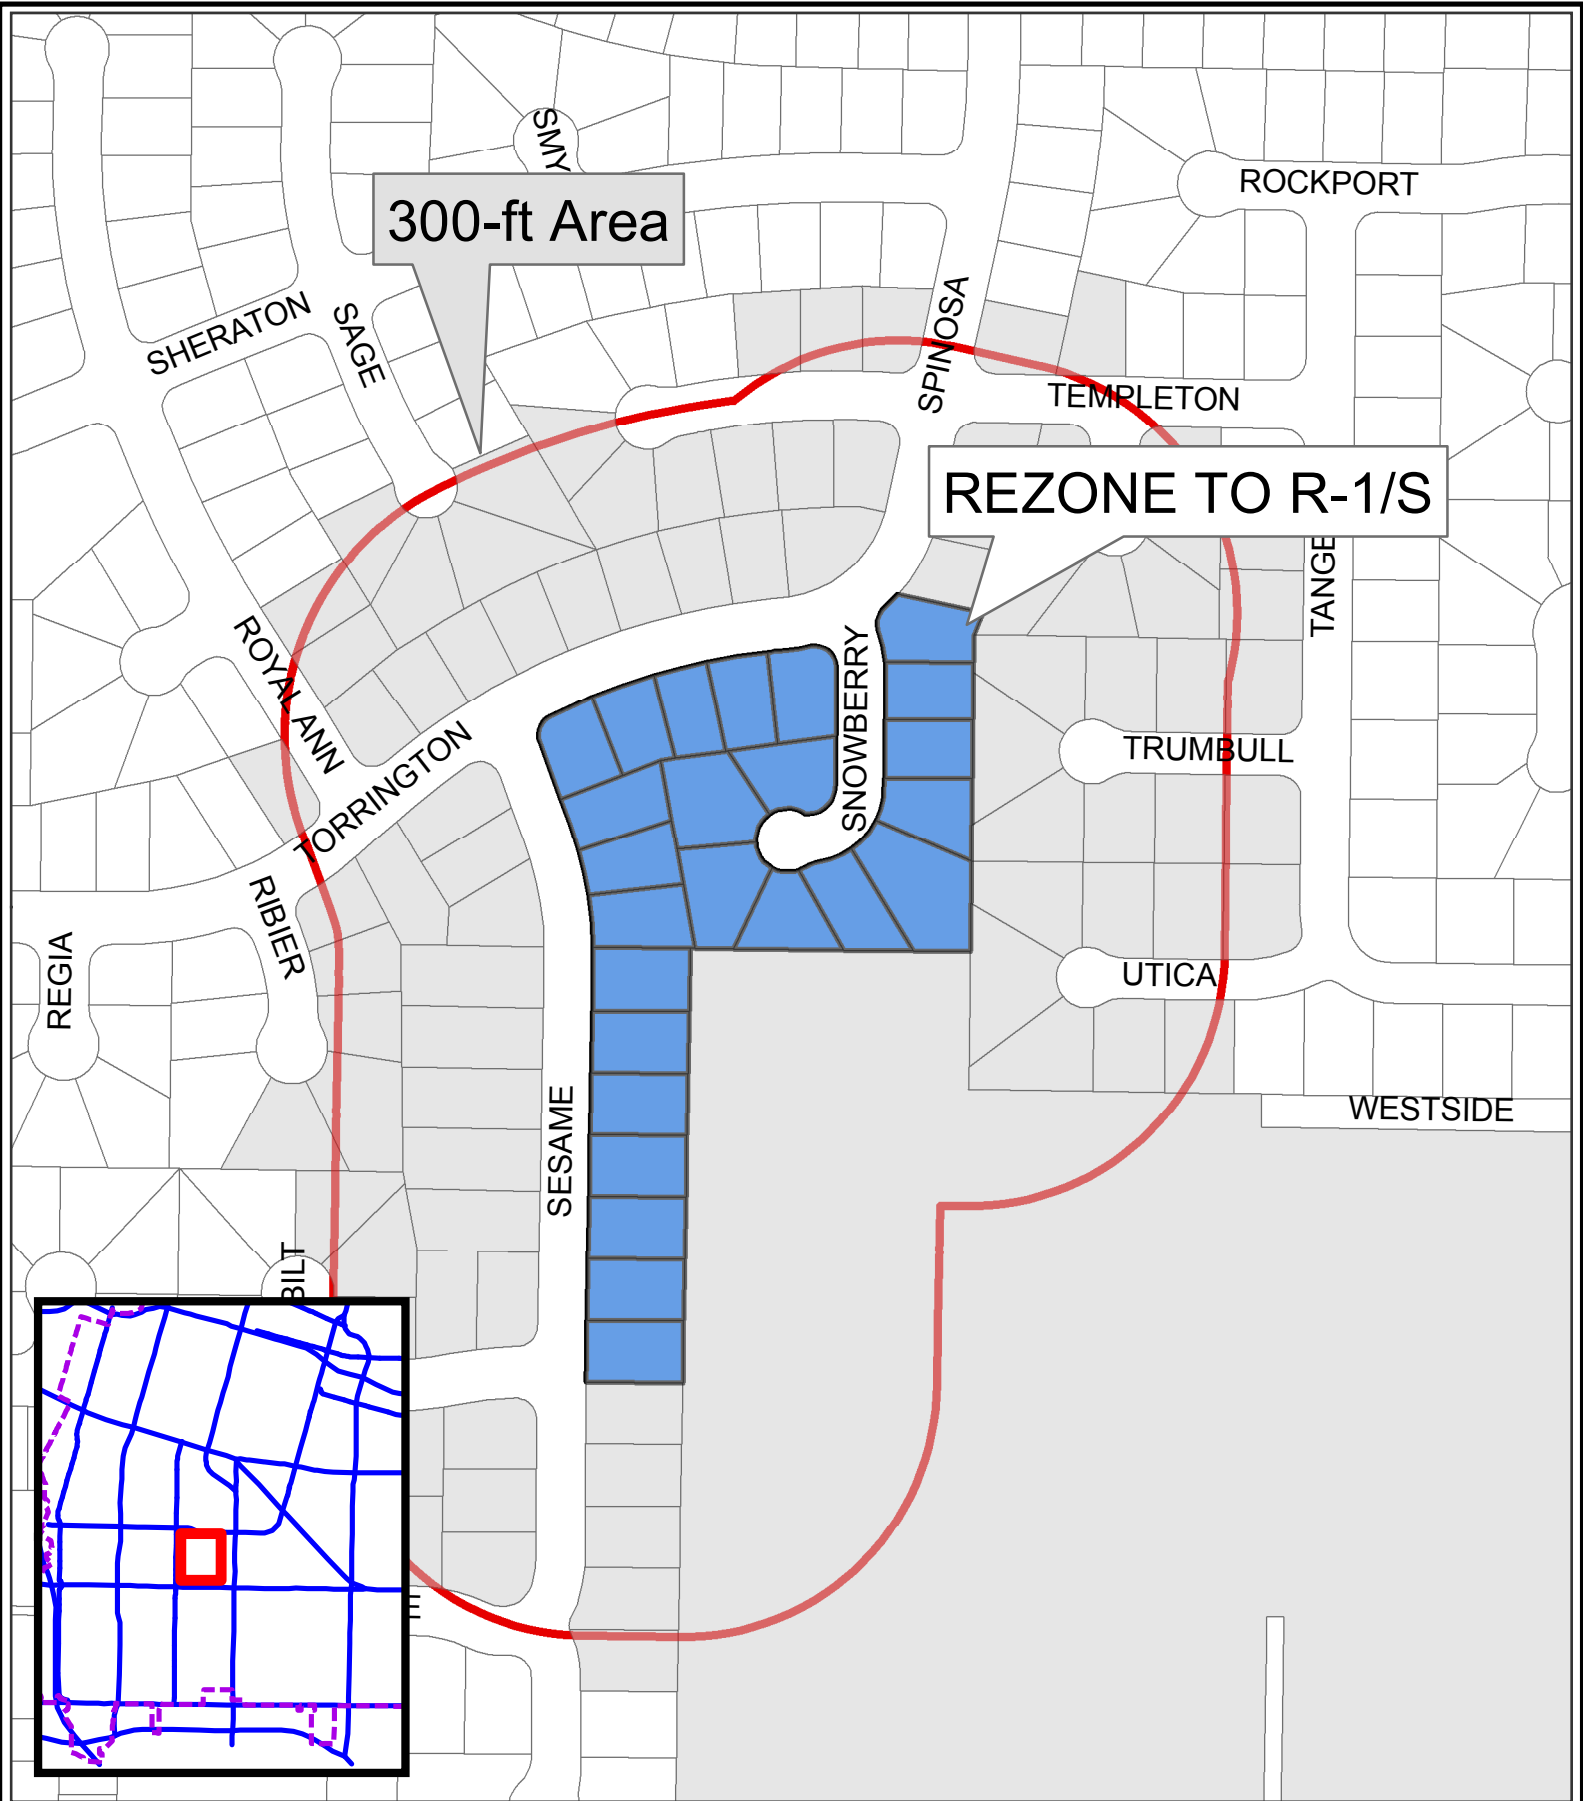

Related Single-Story Areas

Project = Red
 Approved = Blue
 Proposed = Green

RELATED SINGLE-STORY AREAS
 2016-7578
 REZONE 25 SINGLE FAMILY HOME
 PARCELS FROM R-1 TO R-1/S (SINGLE STORY)

2016-7578
 REZONE 25 SINGLE FAMILY HOME PARCELS FROM R-1 TO R-1/S (SINGLE STORY)
 300-ft Area Map

2016-7578
REZONE 25 SINGLE FAMILY HOME PARCELS FROM R-1 TO R-1/S (SINGLE STORY)
300-ft Area Map