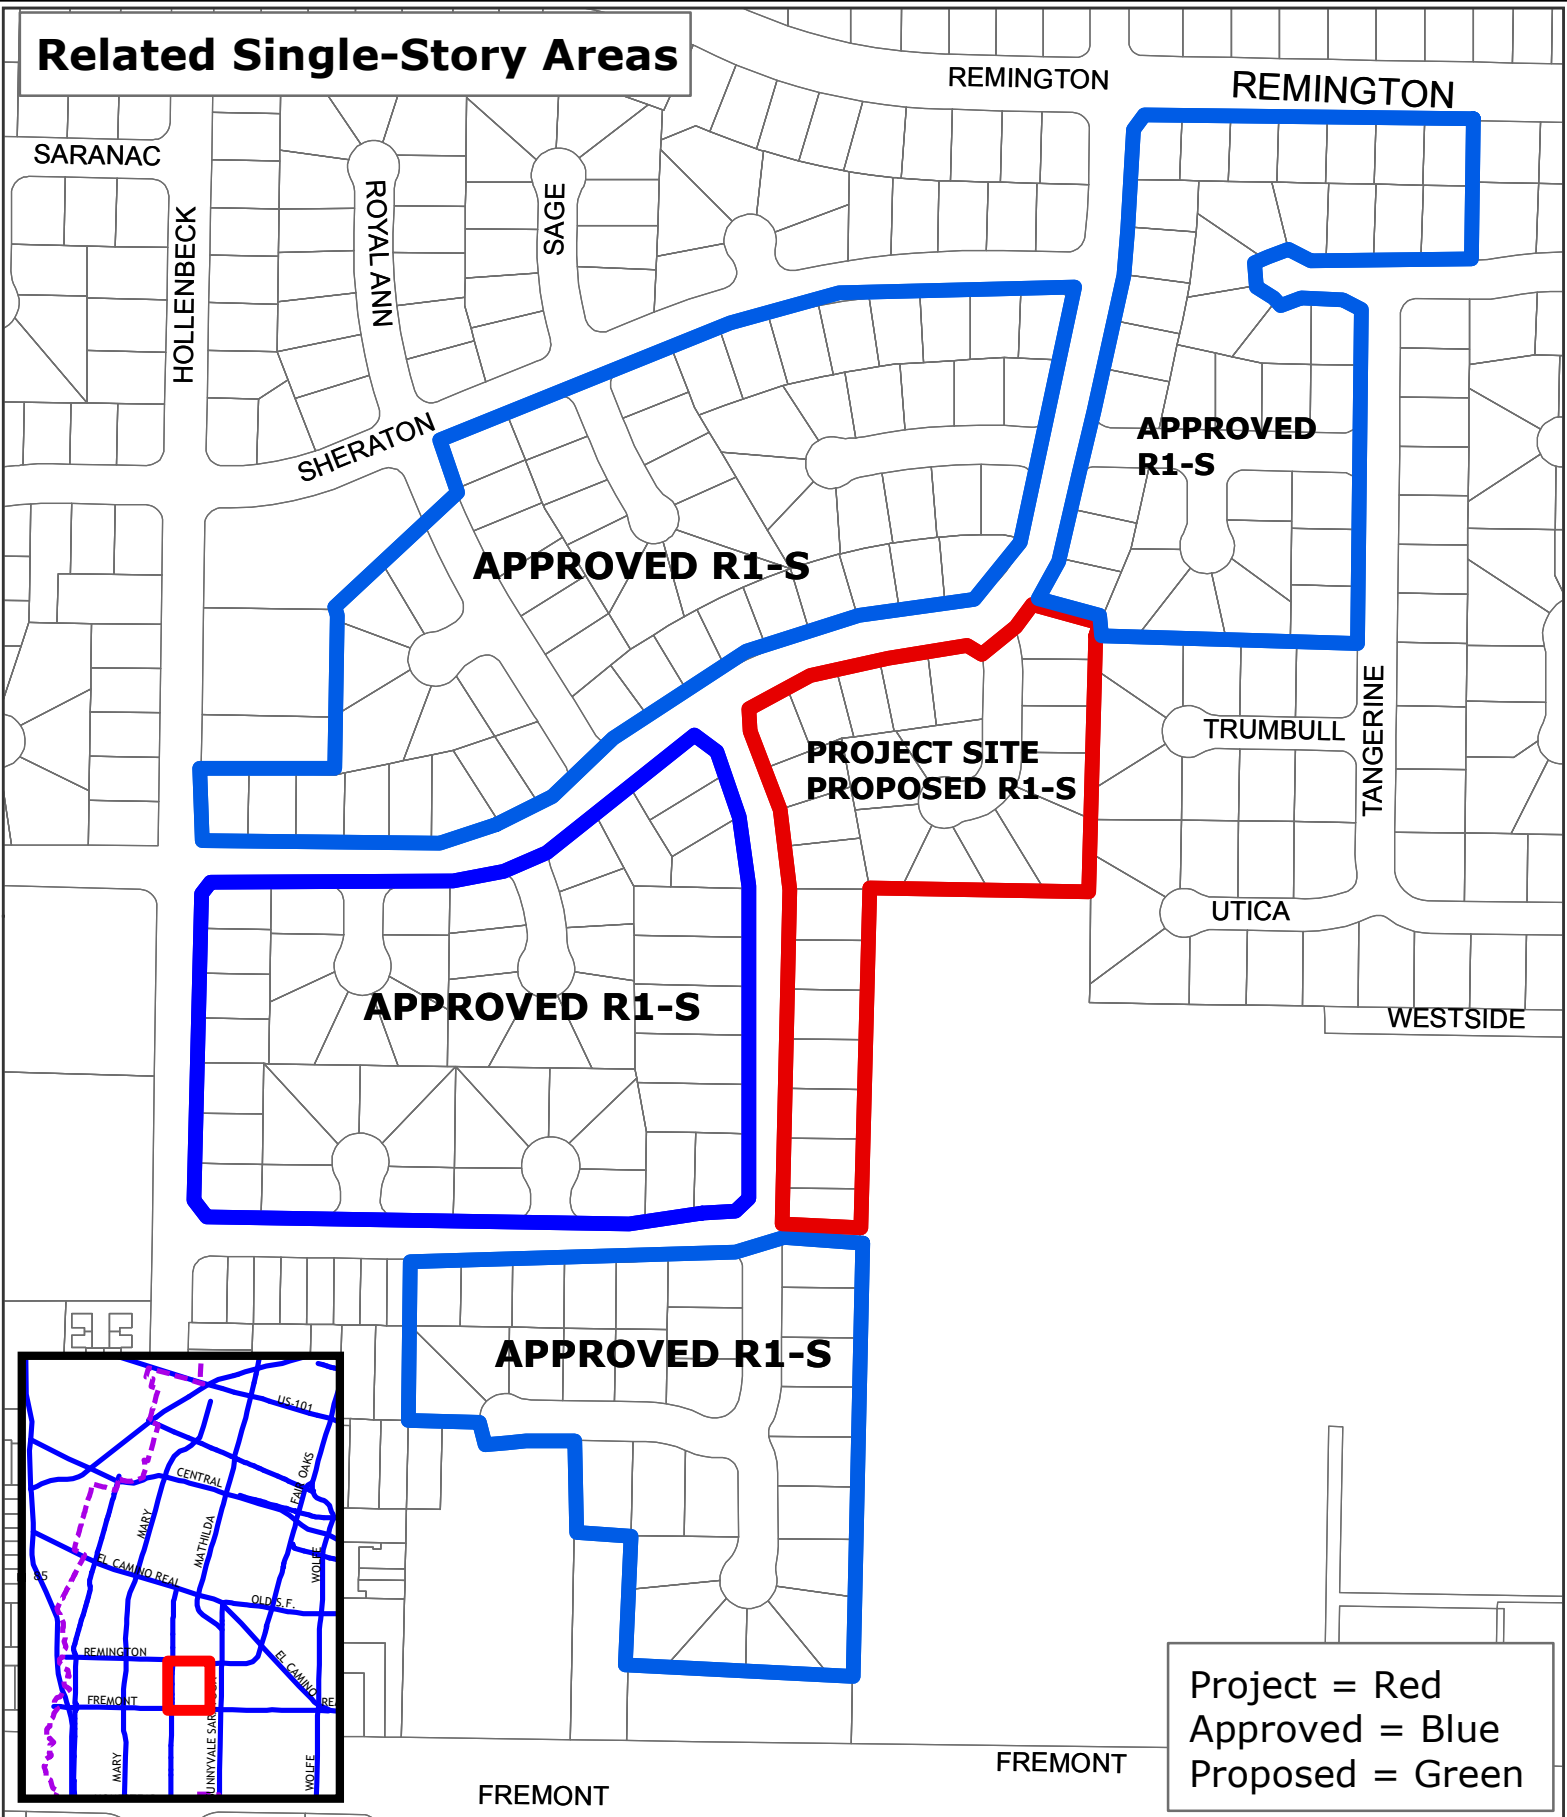

Related Single-Story Areas

Project = Red
 Approved = Blue
 Proposed = Green

RELATED SINGLE-STORY AREAS
 2016-7578
 REZONE 25 SINGLE FAMILY HOME
 PARCELS FROM R-1 TO R-1/S (SINGLE STORY)

2016-7578
 REZONE 25 SINGLE FAMILY HOME PARCELS FROM R-1 TO R-1/S (SINGLE STORY)
 300-ft Area Map

2016-7578
REZONE 25 SINGLE FAMILY HOME PARCELS FROM R-1 TO R-1/S (SINGLE STORY)
300-ft Area Map