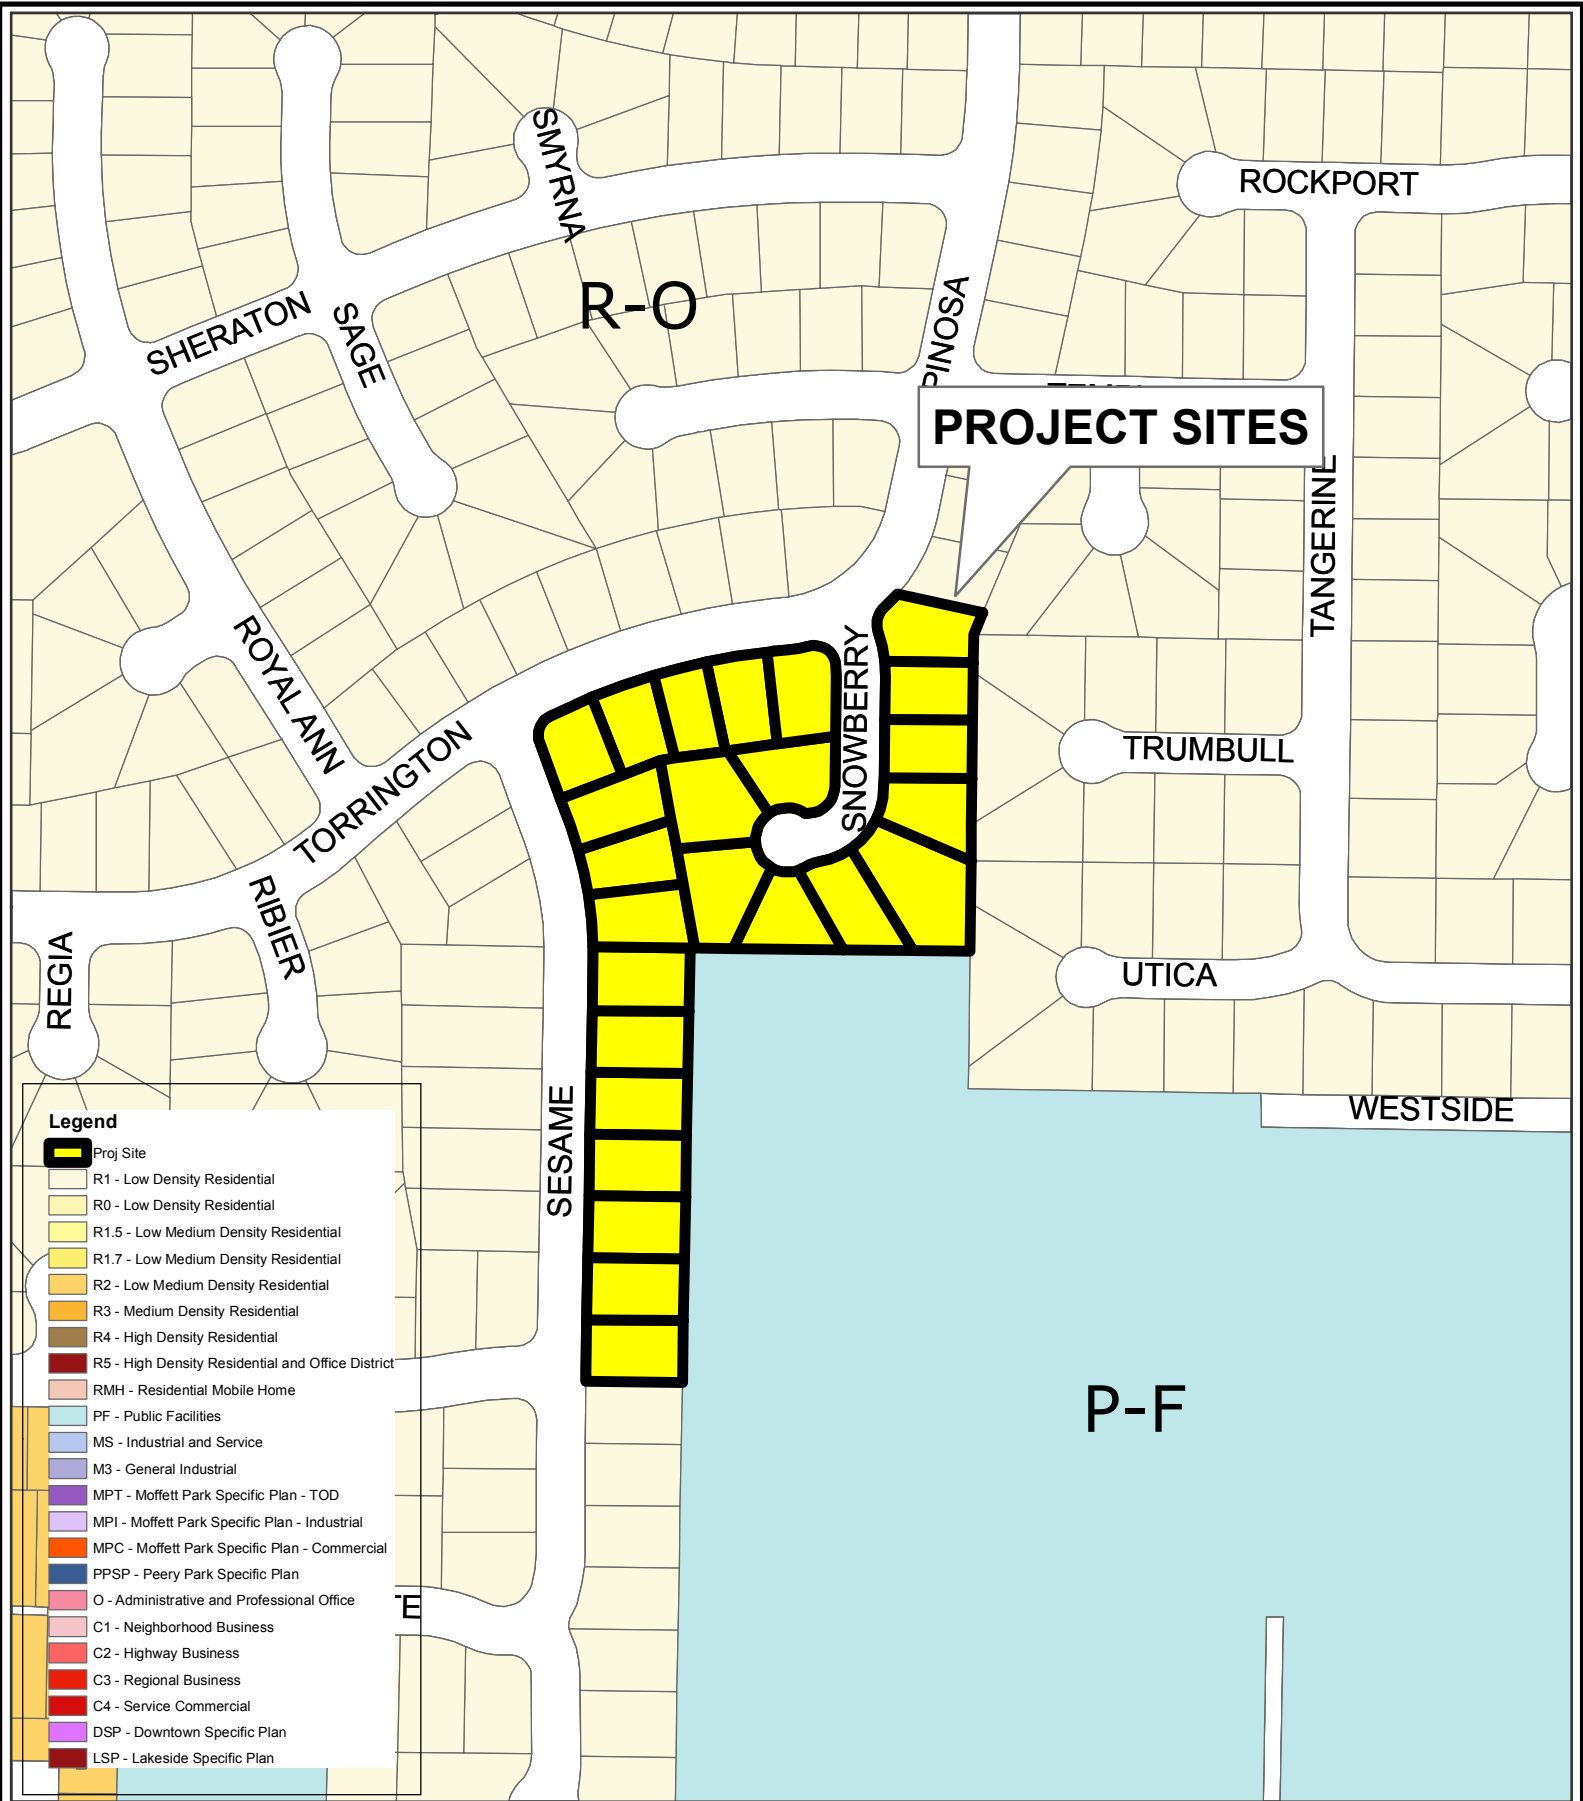

Related Single-Story Areas

Project = Red
 Approved = Blue
 Proposed = Green

RELATED SINGLE-STORY AREAS
 2016-7578
 REZONE 25 SINGLE FAMILY HOME
 PARCELS FROM R-1 TO R-1/S (SINGLE STORY)

2016-7578
 REZONE 25 SINGLE FAMILY HOME PARCELS FROM R-1 TO R-1/S (SINGLE STORY)
 300-ft Area Map

2016-7578
REZONE 25 SINGLE FAMILY HOME PARCELS FROM R-1 TO R-1/S (SINGLE STORY)
300-ft Area Map