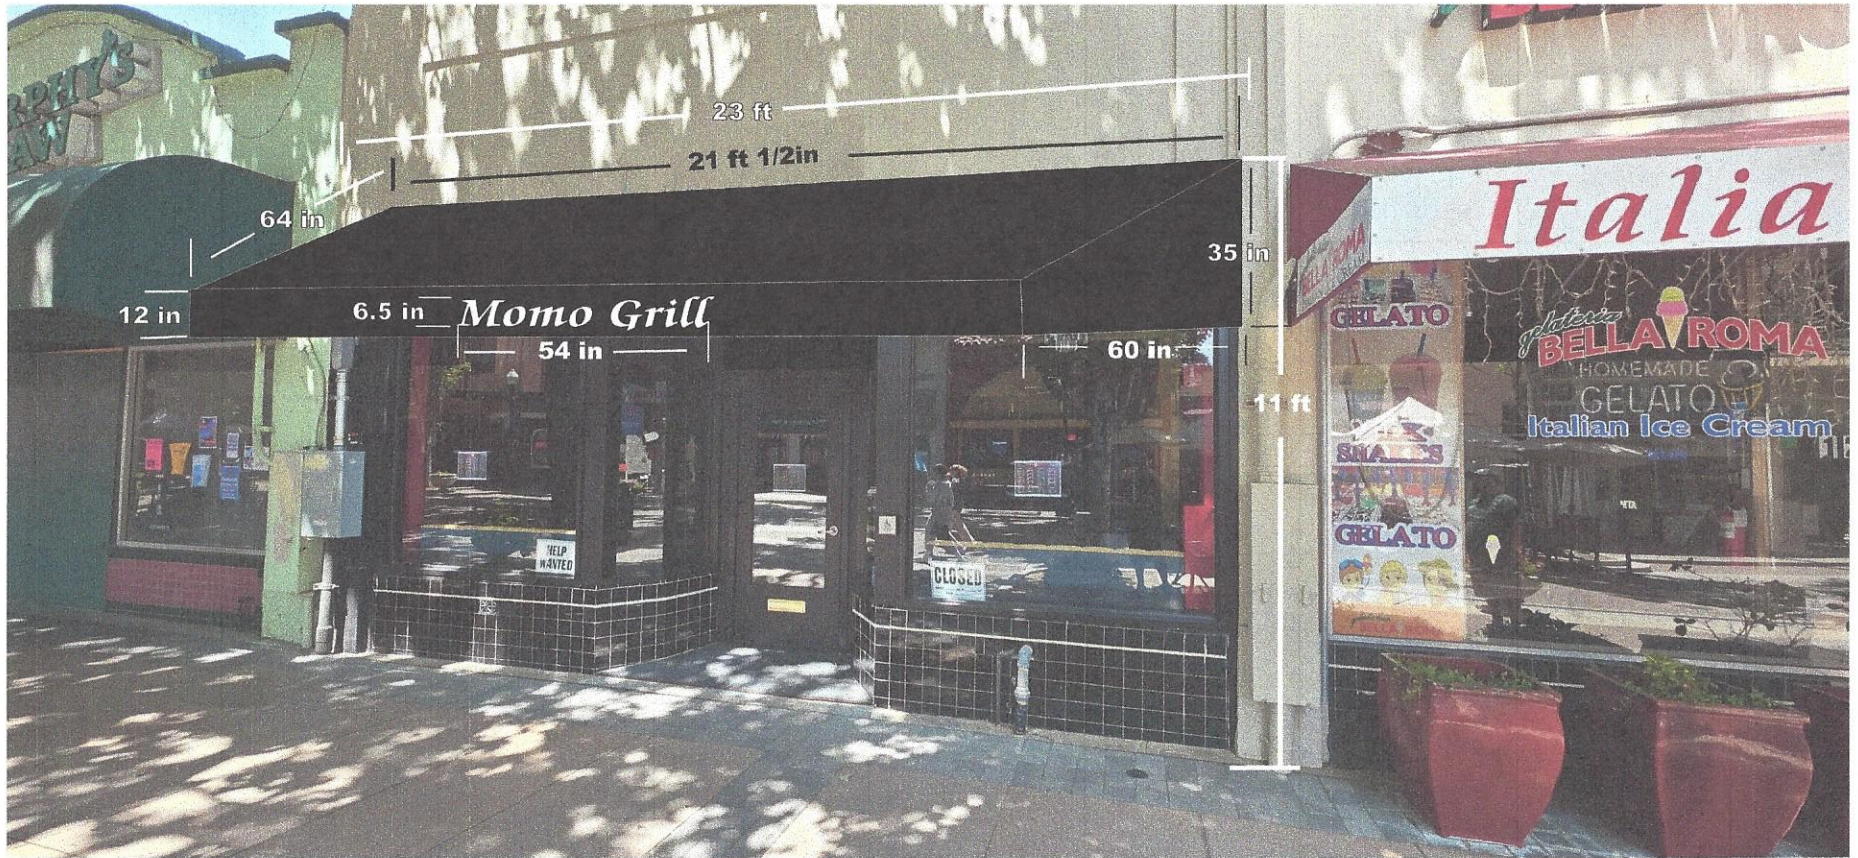

*Gelateria*  
**BELLA ROMA**

12 ft

6.5 IN

*Gelateria Bella Roma*

12 IN

11ft

94 IN

11.75 ft

*Gelateria*  
**BELLA ROMA**  
HOMEMADE  
**GELATO**  
Italian Ice Cream

**MILK SHAKES**  
**GELATO**

**GELATERIA BELLA ROMA**  
**127 S. MURPHY AVE. SUNNY VALE CA**  
**SIGN TYPE: White Heat Transer Lettering Applied to Black Canvas Awning**

SNACKS

GELATO

CLOSED

HELP WANTED

**MOMO GRILL**  
**133 S. MURPHY AVE SUNNY VALE CA.**  
**SIGN TYPE: WHITE HEAT TRANSFER LETTERING**  
**APPLIED TO BLACK CANVAS AWNING.**