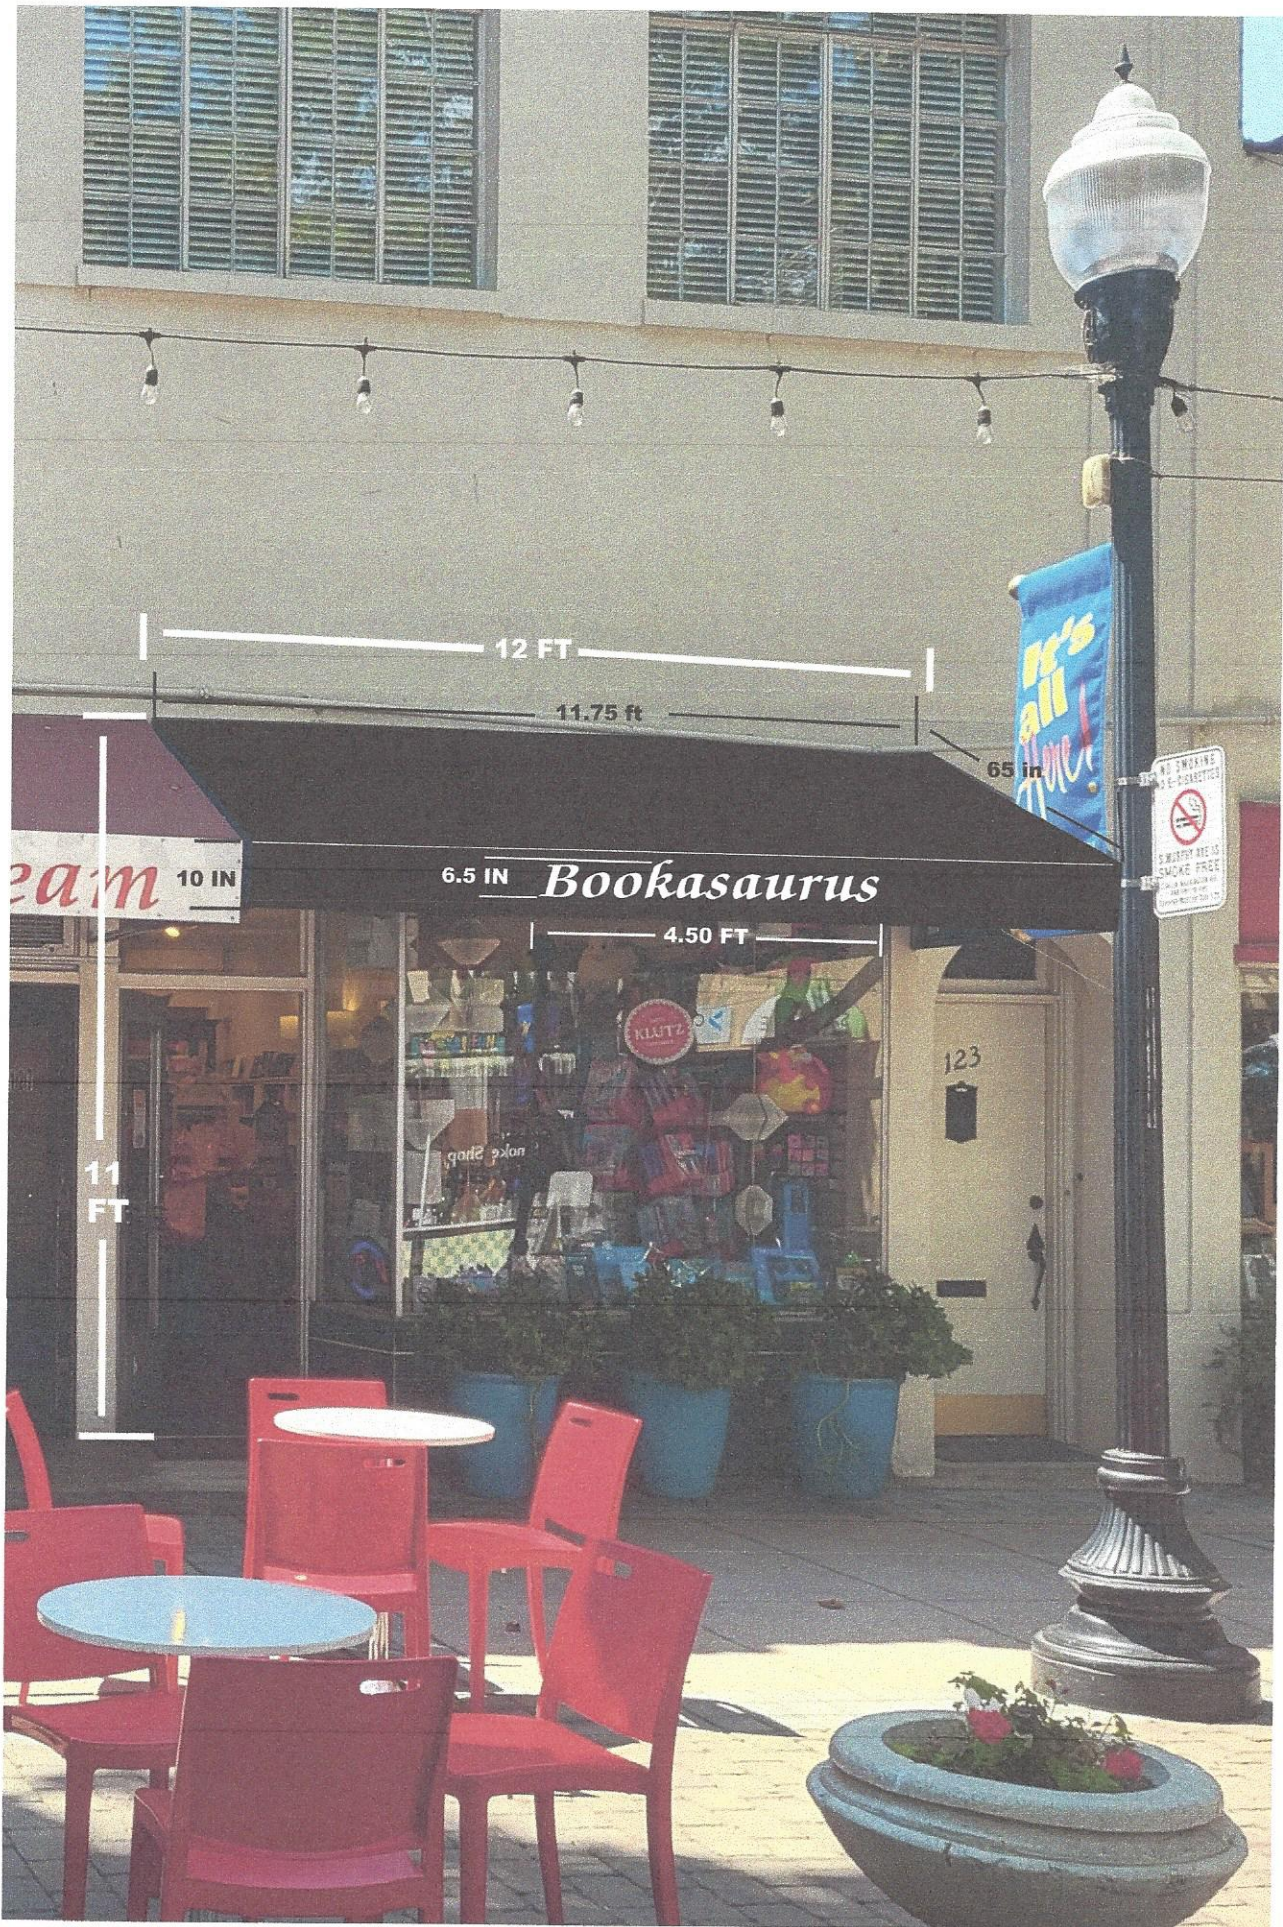

**LEIGH'S FAVORITE BOOKS**  
**121 S. MURPHY AVE. SUNNY VALE, CA**  
**WHITE HEAT TRANSFER LETTERS APPLIED TO BLACK CANVAS AWNING**

12 FT

11.75 ft

65 in

eam 10 IN

6.5 IN Bookasaurus

4.50 FT

11 FT

123

NO SMOKING  
E-CIGARETTES  
SMOKEY ARE US  
SMOKE FREE

It's All About the Book

**BOOKASAURUS**  
**125 S. MURPHY AVE SUNNY VALE CA.**  
**SIGN TYPE: WHITE HEAT TRANSFER LETTERING**  
**APPLIED TO BLACK CANVAS AWNING.**

*Gelateria*  
**BELLA ROMA**  
HOMEMADE  
**GELATO**  
Italian Ice Cream

**MILK SHAKES**  
**GELATO**

**GELATERIA BELLA ROMA**  
**127 S. MURPHY AVE. SUNNY VALE CA**  
**SIGN TYPE: White Heat Transer Lettering Applied to Black Canvas Awning**