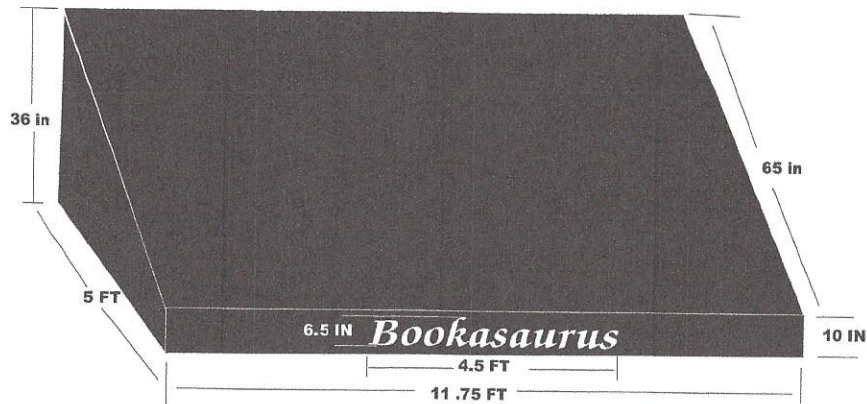

BOOKASAURUS
125 S. MURPHY AVE SUNNY VALE CA.
SIGN TYPE: WHITE HEAT TRANSFER LETTERING
APPLIED TO BLACK CANVAS AWNING.