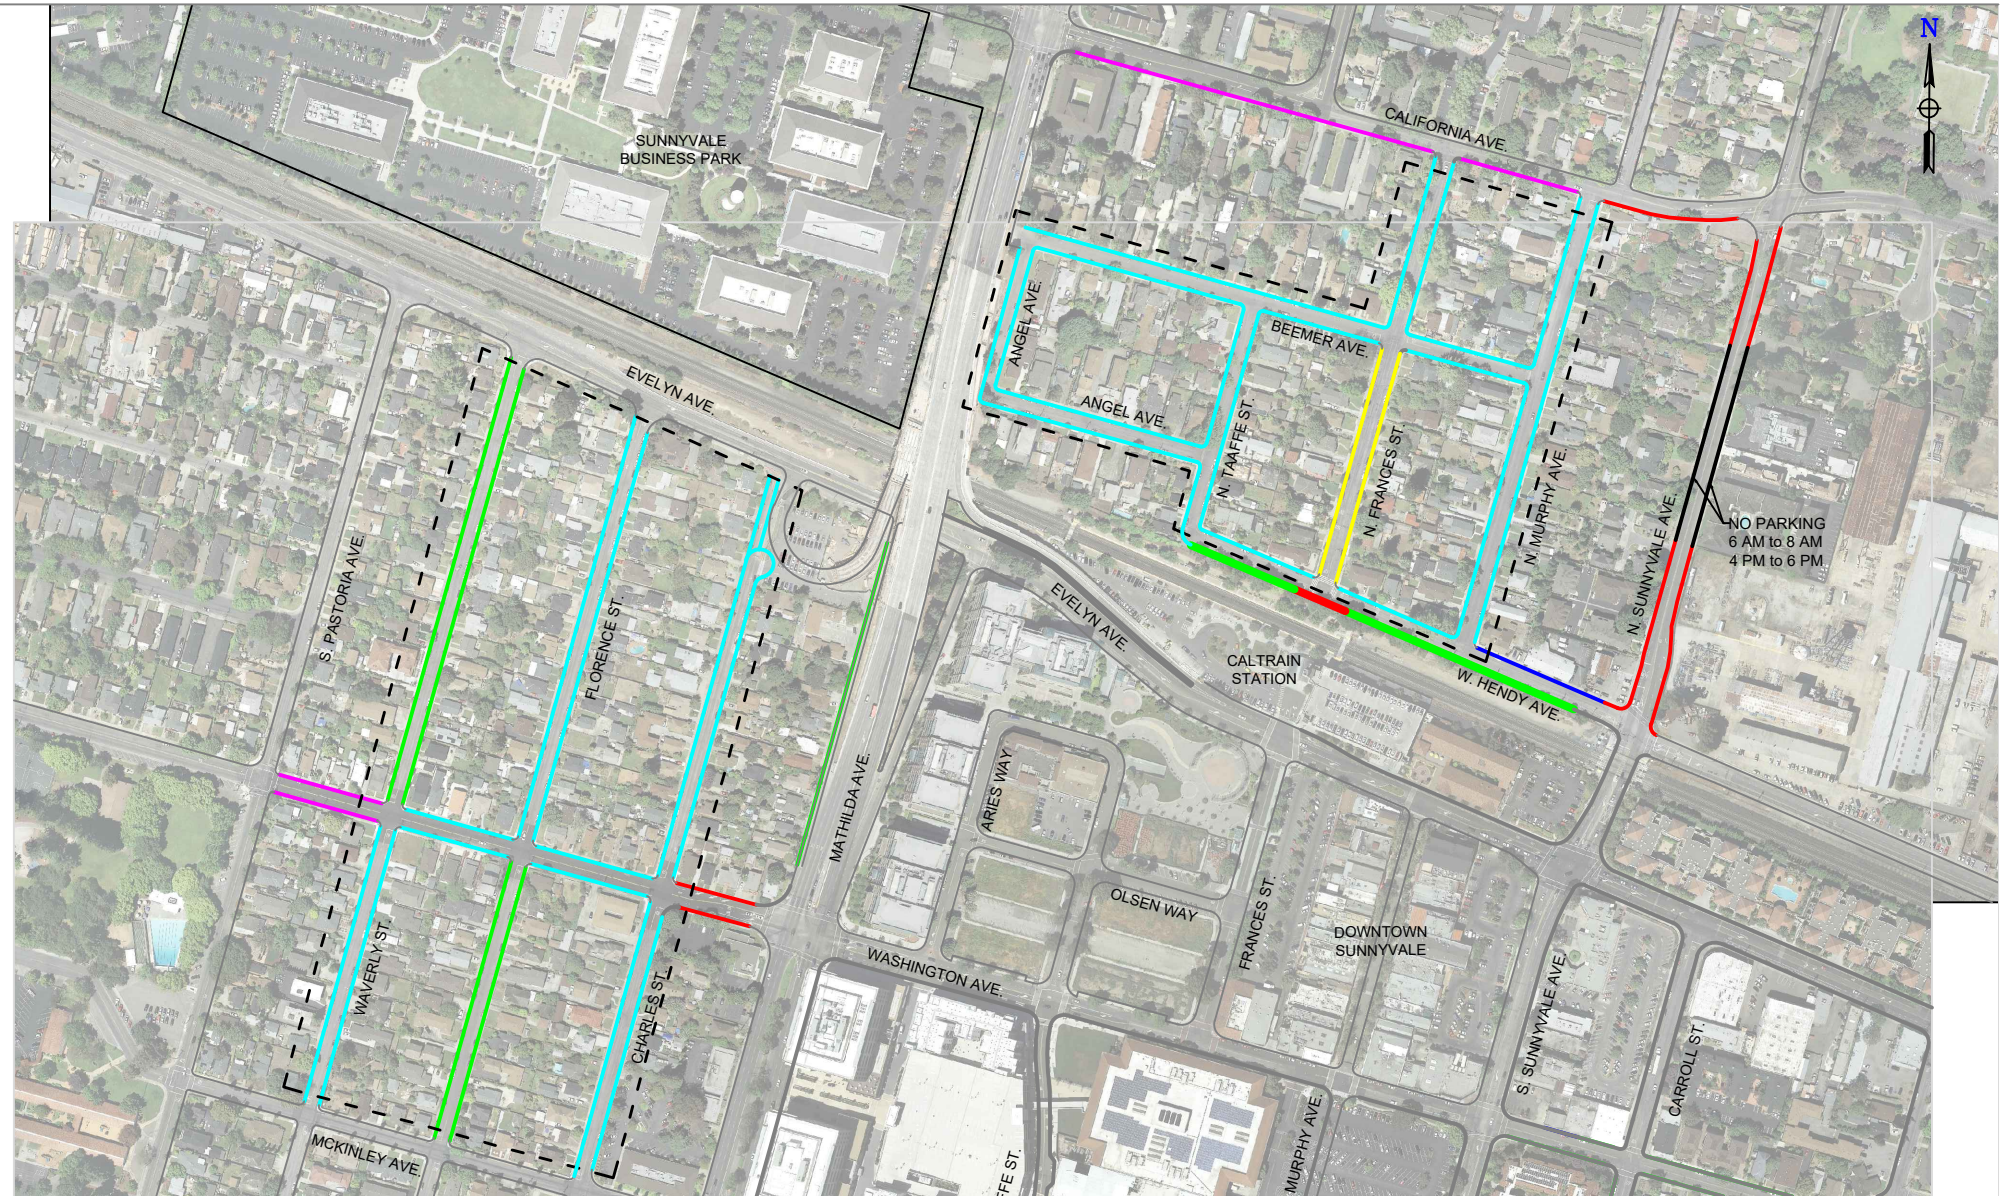

Caltrain Station Preferential Parking Zone Map with
Current On-street Parking Restrictions

- No Restrictions
- No Parking/Stopping
- 2 Hour Time Limit Parking
- 3 Hour Time Limit Parking
- 4 Hour Time Limit Parking
- 7 Hour Time Limit Parking
- Caltrain Station Preferential Permit Parking Zone