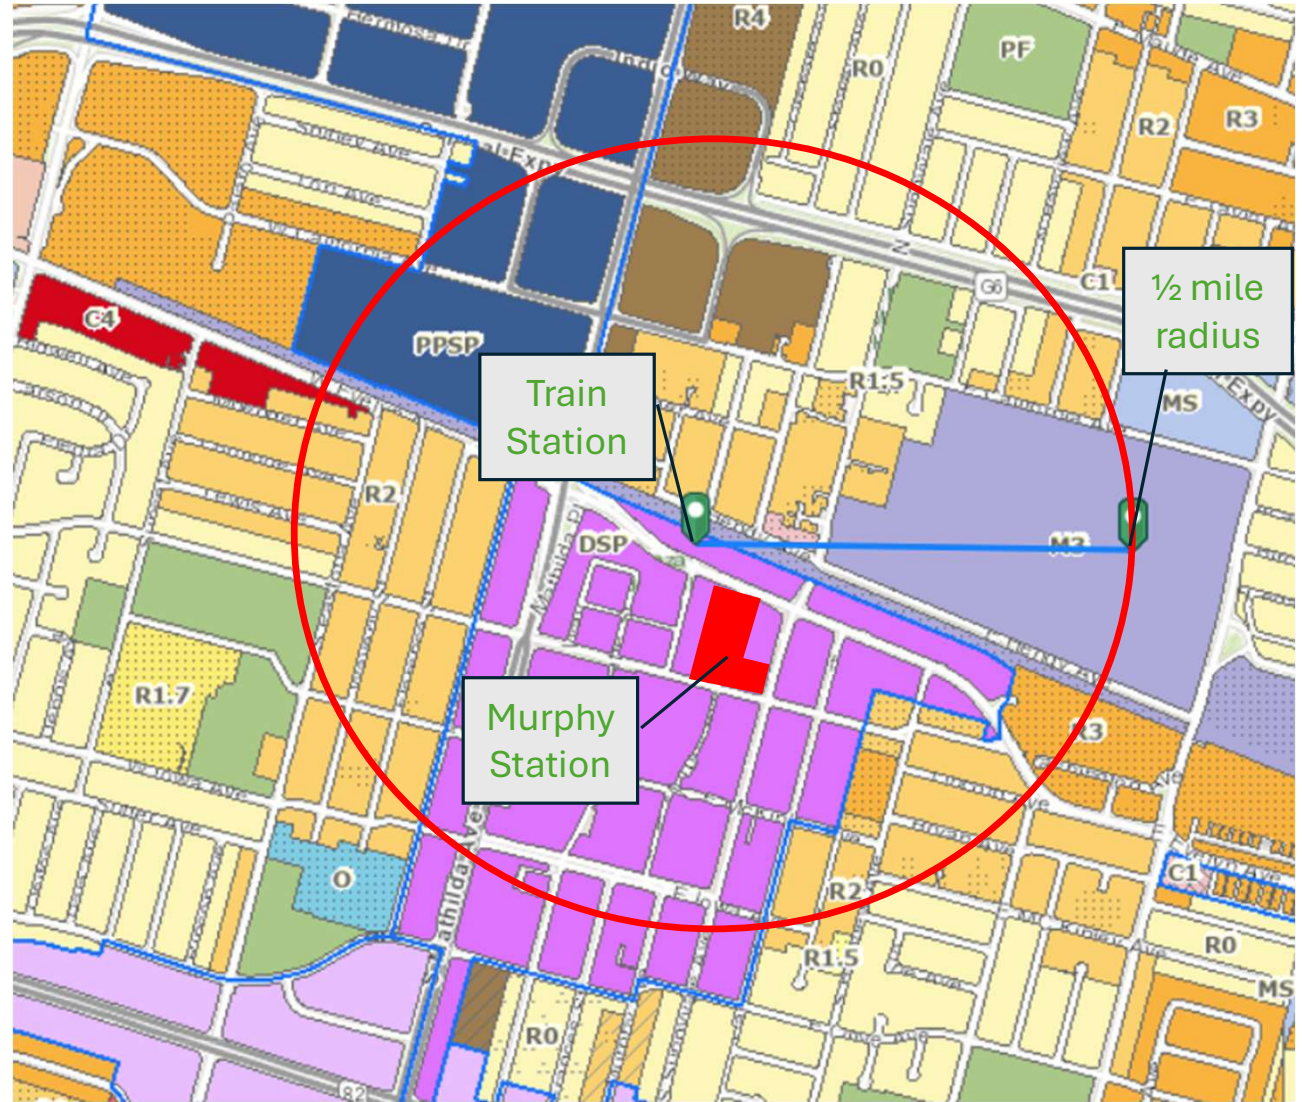

**Map Showing  
100 Block S.  
Murphy Ave  
Portion of  
SB 79 Area**

<b>Sunnyvale Train Station</b>	
½ mile radius	
Radius	2,640 ft
SB 79 Area	21,884,544 sq ft
10%	2,188,454 sq ft
<b>Murphy Station Landmark District</b>	
Area	195,530 sq ft
% if SB 79	0.89%

see Page 2 for detailed measurement of 100 Block of S Murphy Ave

Measurement

Sq Feet

Measurement Result

**195,530.1 Sq Feet**

Clear

Press CTRL to enable snapping

**Murphy Station Landmark District  
100 Block of S. Murphy Avenue  
Area = 195,530 square feet**