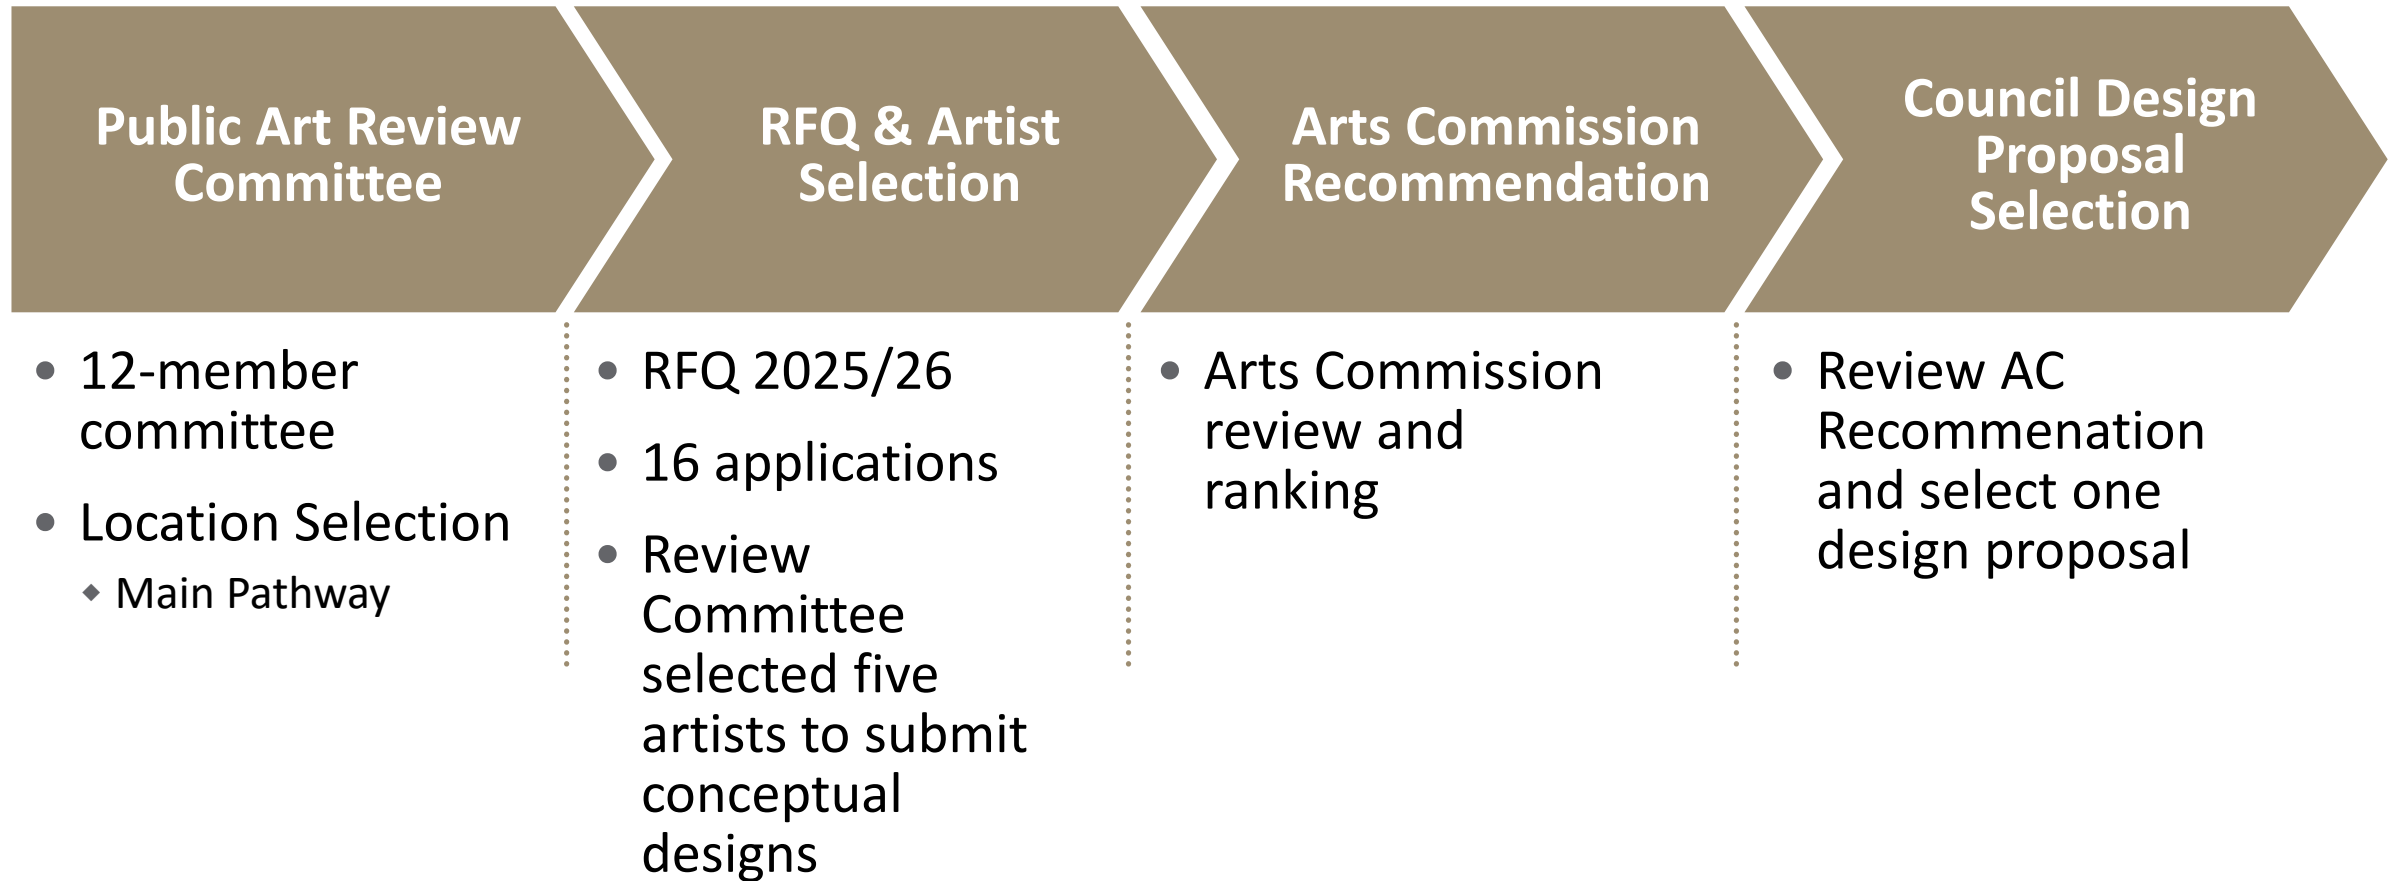

Process Overview