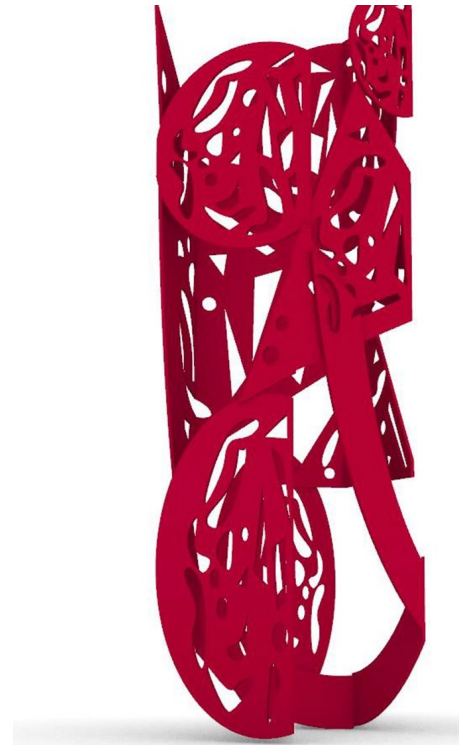

+

nature & technology

Proposal- Model

Arts Commission Ranking

#1 Studiofolia

#2 Faducci

#3 Sijia Chen Studio

#4 UrbanRock Design