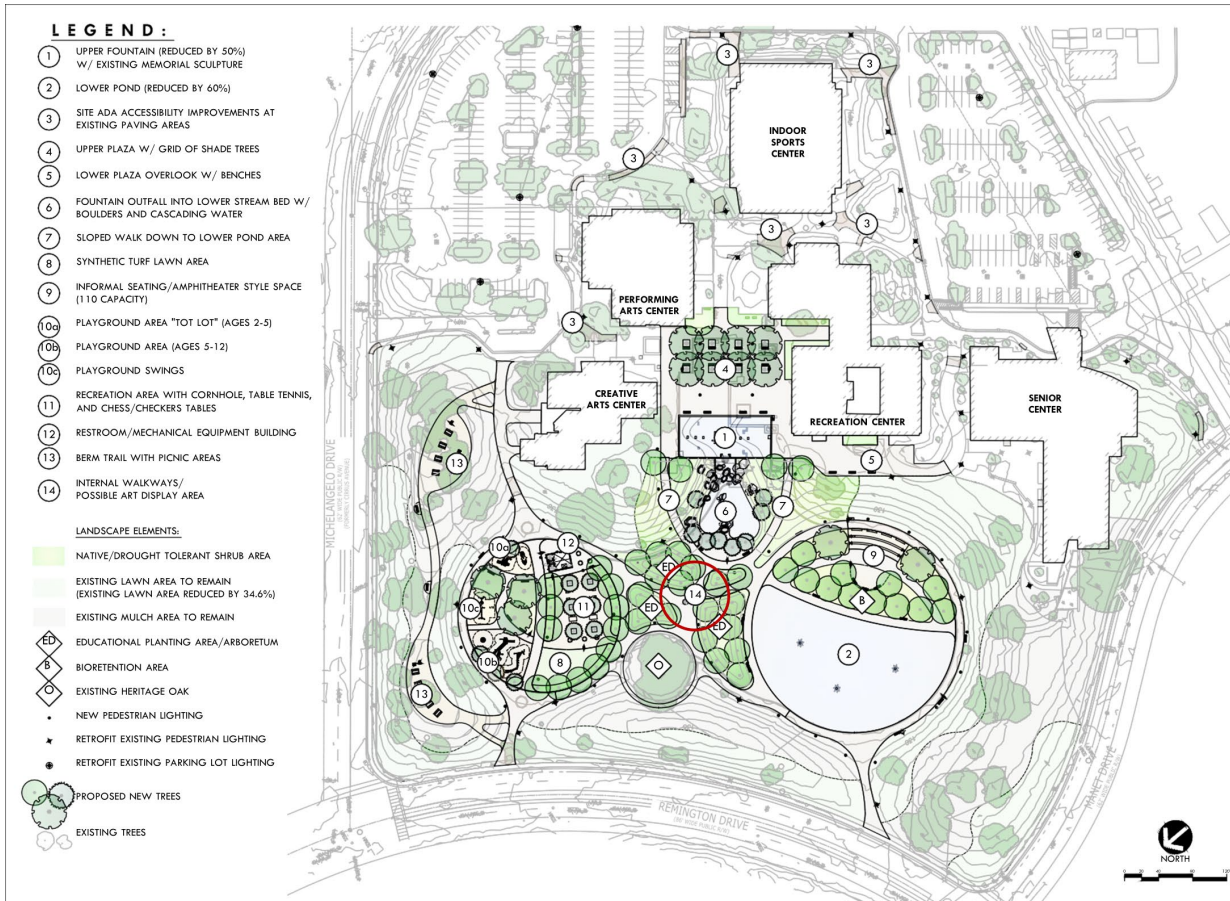

Selected Location

PREFERRED CONCEPT
Sunnyvale Community Center
550 E. Remington Drive
Sunnyvale, CA 94087

Developed: 1/9/2022