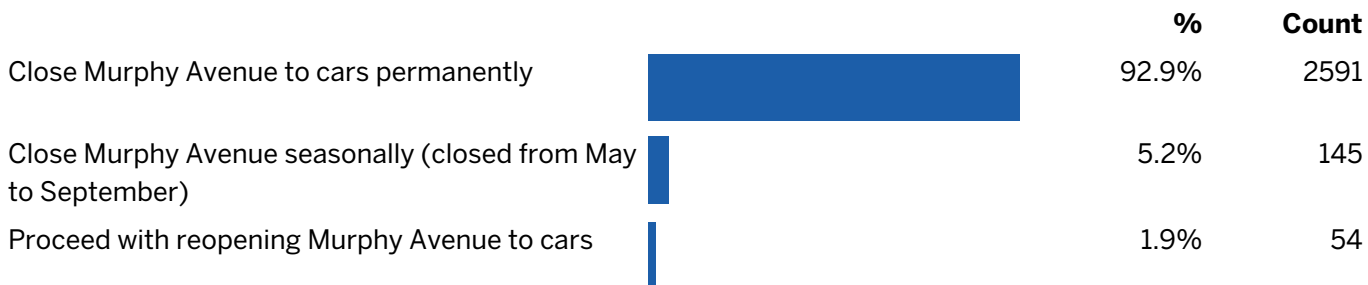

QUESTION 4

Should the City?: