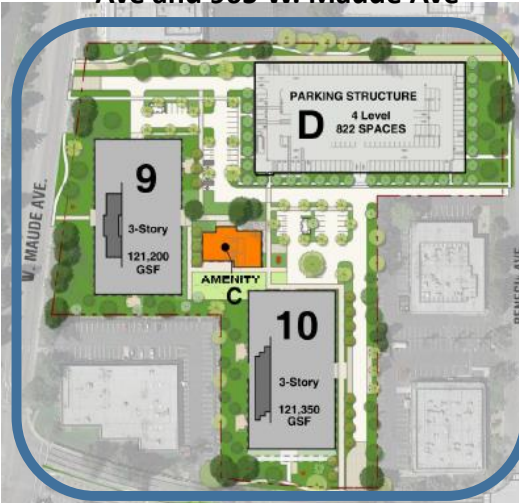

# PATHLINE PARK BLOCKS

Block bounded by Benecia Ave, Mary Ave, Maude Ave, and 990 Benecia Ave and 965 W. Maude Ave

Block bounded by Benecia Ave, Mary Ave, Sunnyvale Golf Course, Hetch Hetchy ROW, and 785-789 Mary Ave

Block bounded by Almanor Ave, US Route 101, 785-789 Mary Ave and 675 Almanor Ave

Block bounded by Mary Ave, new private street, Palomar Ave, and non-project parcels north of Maude Ave

Block bounded by new private street, Mary Ave, Almanor Ave, and Palomar Ave