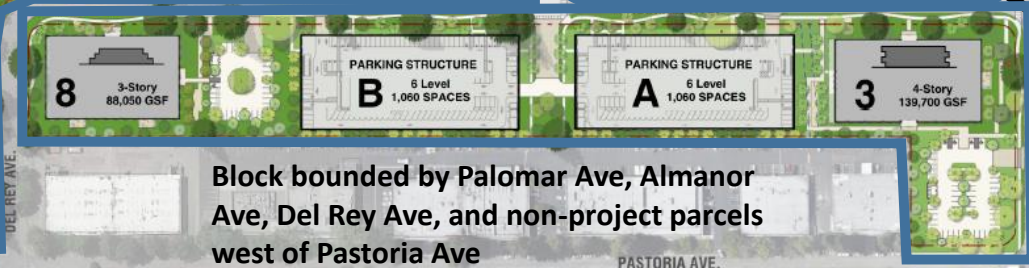

# PATHLINE PARK BLOCKS

Block bounded by Benecia Ave, Mary Ave, Maude Ave, and 990 Benecia Ave and 965 W. Maude Ave

Block bounded by Benecia Ave, Mary Ave, Sunnyvale Golf Course, Hetch Hetchy ROW, and 785-789 Mary Ave

Block bounded by Almanor Ave, US Route 101, 785-789 Mary Ave and 675 Almanor Ave

Block bounded by Mary Ave, new private street, Palomar Ave, and non-project parcels north of Maude Ave

Block bounded by new private street, Mary Ave, Almanor Ave, and Palomar Ave