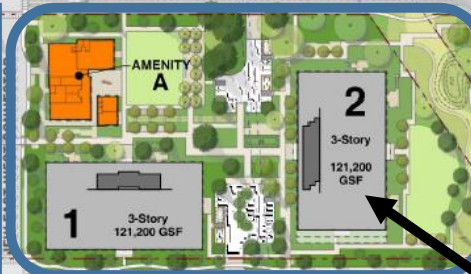

# PATHLINE PARK BLOCKS

Block bounded by Benecia Ave, Mary Ave, Maude Ave, and 990 Benecia Ave and 965 W. Maude Ave

Block bounded by Benecia Ave, Mary Ave, Sunnyvale Golf Course, Hetch Hetchy ROW, and 785-789 Mary Ave

Block bounded by Almanor Ave, US Route 101, 785-789 Mary Ave and 675 Almanor Ave

Block bounded by Mary Ave, new private street, Palomar Ave, and non-project parcels north of Maude Ave

Block bounded by new private street, Mary Ave, Almanor Ave, and Palomar Ave