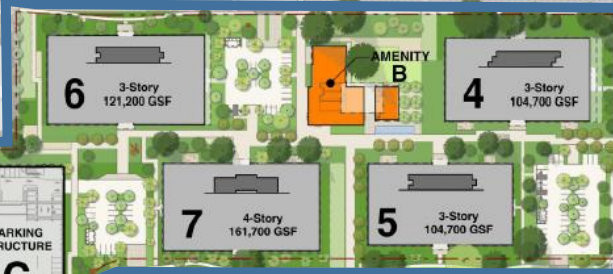

# PATHLINE PARK BLOCKS

Block bounded by Benecia Ave, Mary Ave, Maude Ave, and 990 Benecia Ave and 965 W. Maude Ave

Block bounded by Benecia Ave, Mary Ave, Sunnyvale Golf Course, Hetch Hetchy ROW, and 785-789 Mary Ave

Block bounded by Almanor Ave, US Route 101, 785-789 Mary Ave and 675 Almanor Ave

Block bounded by Mary Ave, new private street, Palomar Ave, and non-project parcels north of Maude Ave

Block bounded by new private street, Mary Ave, Almanor Ave, and Palomar Ave

Block bounded by Palomar Ave, Almanor Ave, Del Rey Ave, and non-project parcels west of Pastoria Ave

PASTORIA AVE.