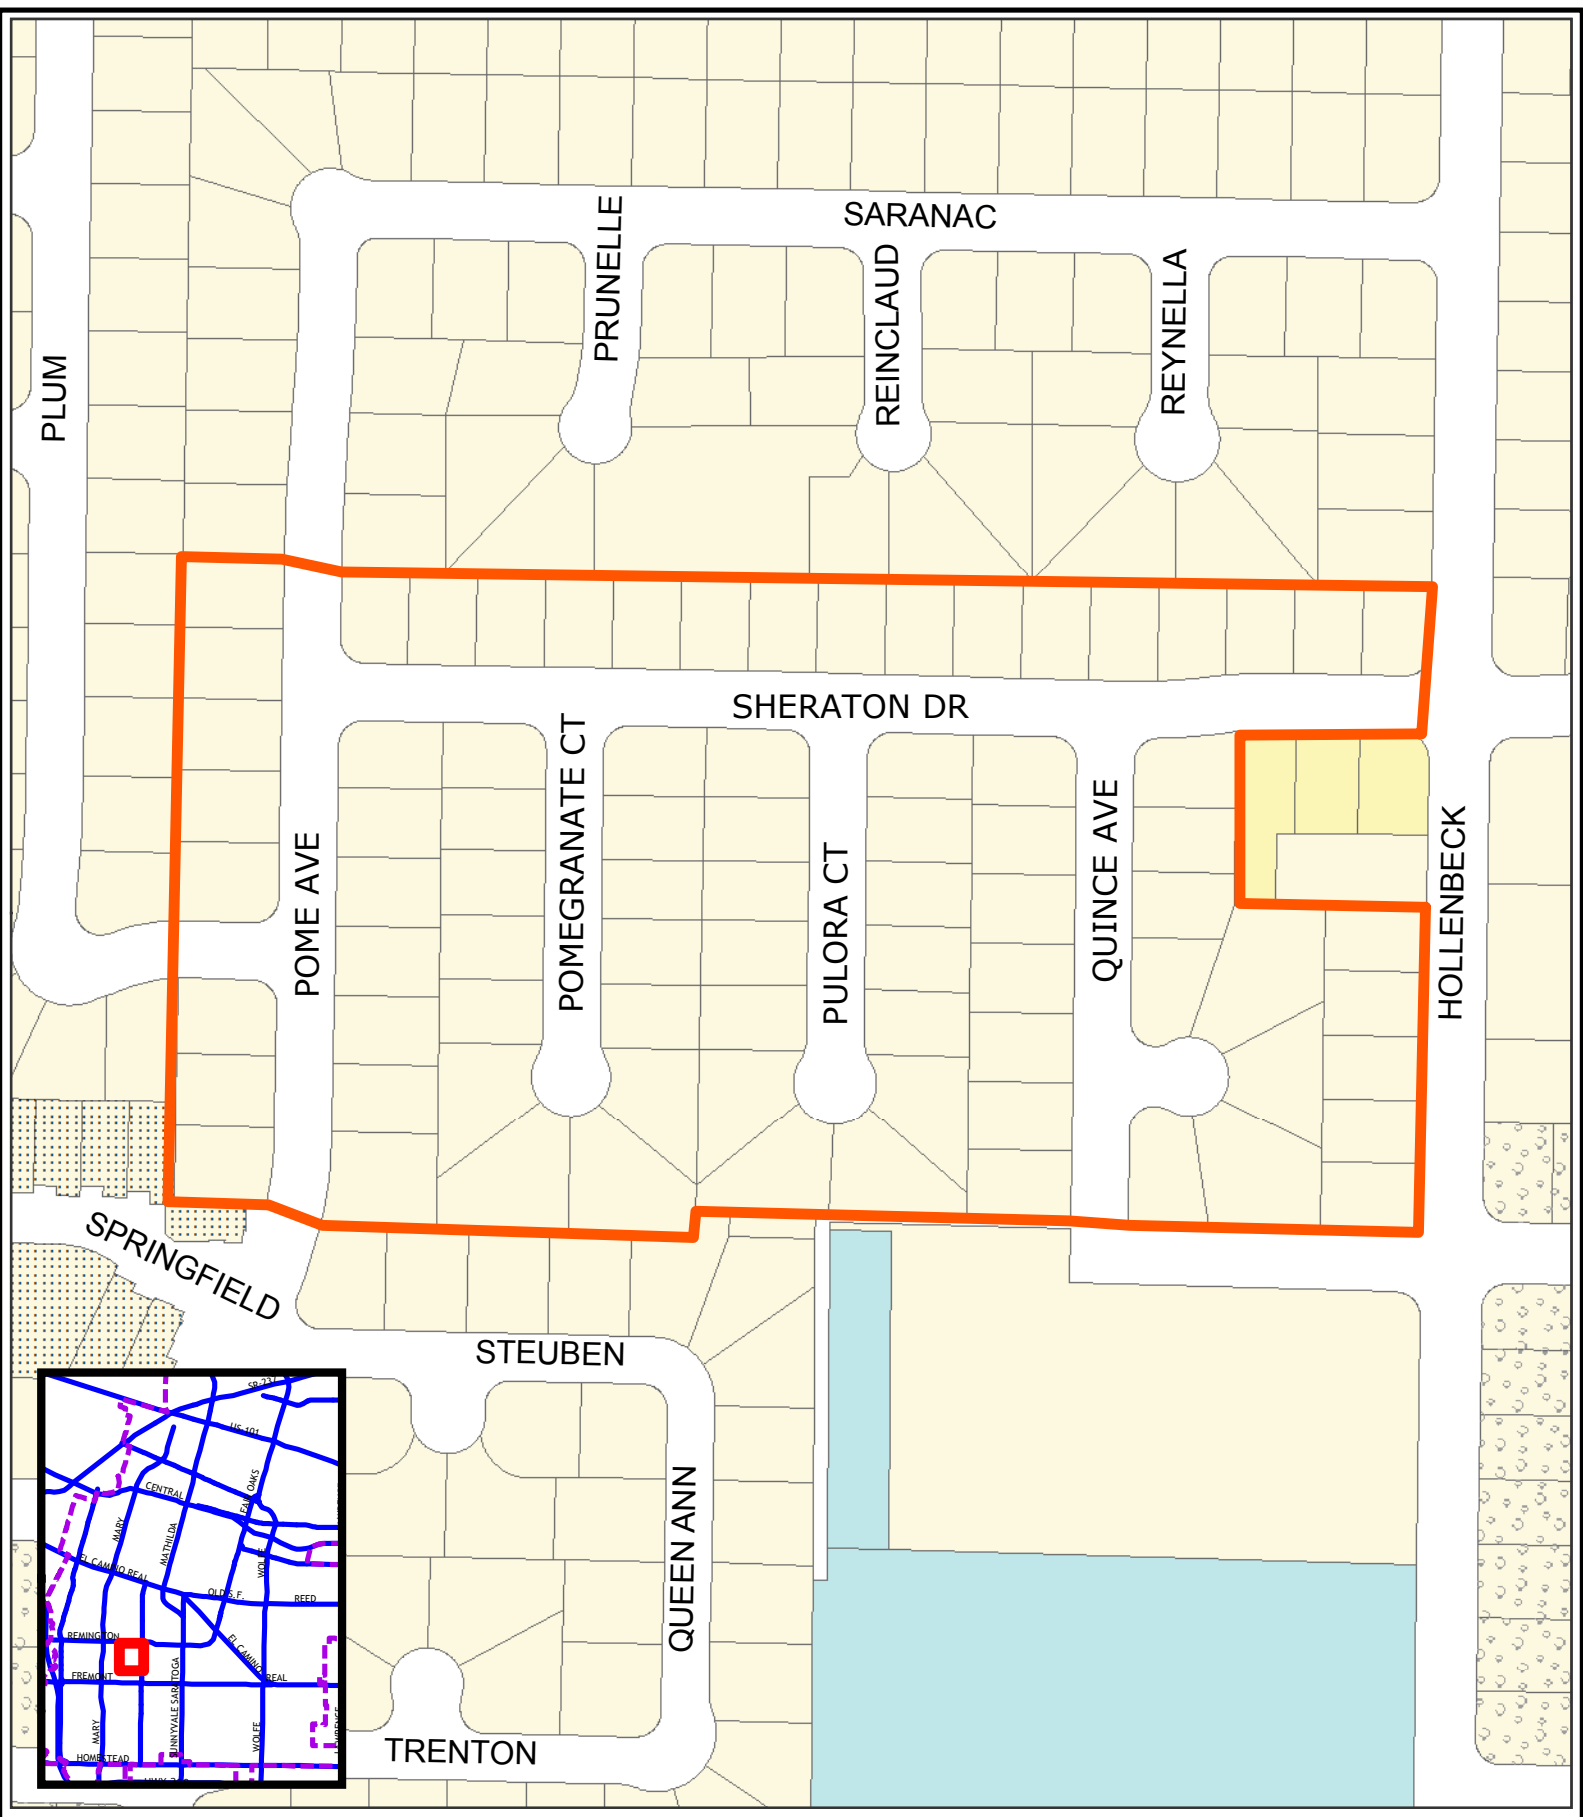

2017-7688  
 1142 Pome Ave (APN: 202-13-007)  
 SSCD  
 300-ft Area Map

2017-7688  
1142 Pome Ave (APN: 202-13-007)  
Proposed Single Story Combining District