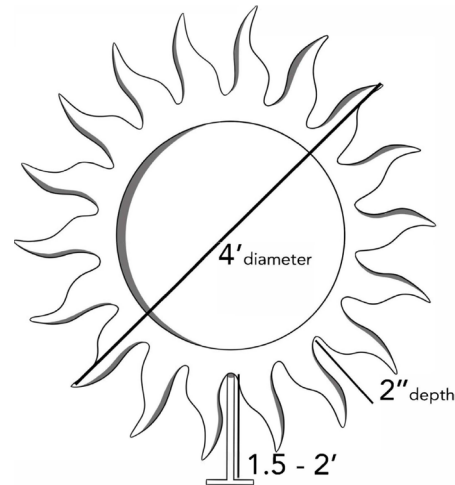

Select One Icon

- Cherry, Apricots, etc. (fruit)
- Sun
- Fruit Boxes