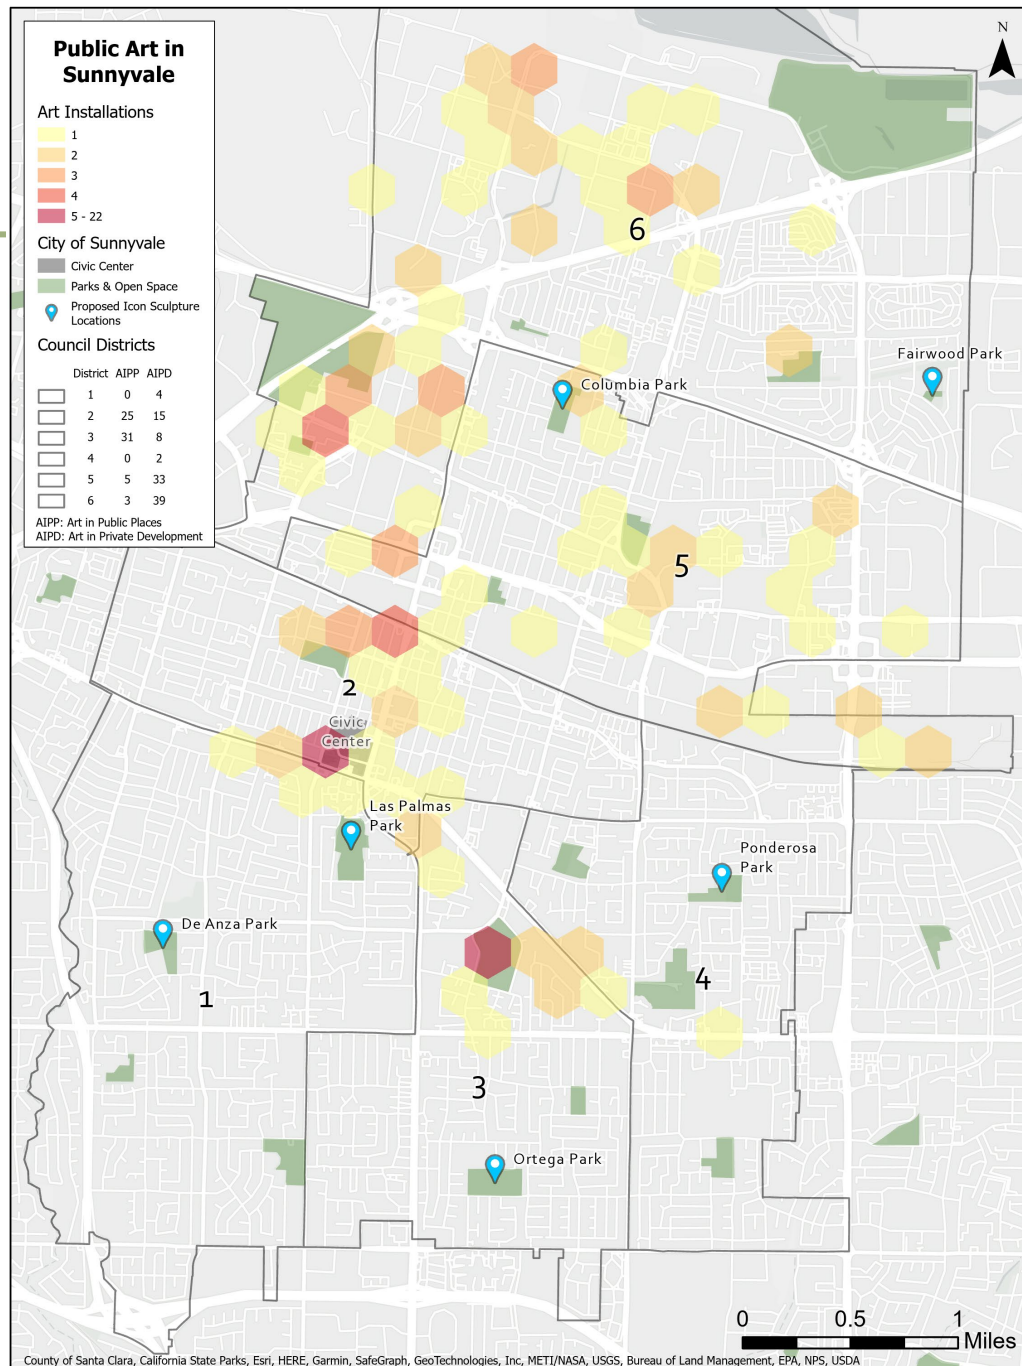

Phase 1: Identify Sunnyvale Icon

- Community Survey Identified Top 5
 - ◆ Cherry, Apricots, etc. (fruit)
 - ◆ Sun
 - ◆ Parrots
 - ◆ Fruit Boxes
 - ◆ Water Tower
- Basic Conceptual Designs Created

Phase 1: Identify Sunnyvale Icon

- Arts Commission Narrowed to 3

- Cherry, Appricots, etc. (fruit) 5'
- Sun
- Fruit Box

Phase 1: Identify Locations

- Identify Locations in Parks/Open Spaces
- Criteria:
 - ◆ Recent Installations
 - ◆ Future Park Renovation Project
 - ◆ Existing Private and Public Installations
 - ◆ Equitable Distribution of Future Installations

Phase 1: Recommended Locations

- District 1: DeAnza Park,
 - ◆ Las Palmas Park
- District 3: Ortega Park
- District 4: Ponderosa Park
- District 5: Columbia Park
- District 6: Fairwood Park

Phase 2: Design

Staff Recommendation: Alternatives 1 and 2

Select One Icon

- Cherry, Apricots, etc. (fruit)
- Sun
- Fruit Boxes

Locations:

- District 1: DeAnza Park,
 - ◆ Las Palmas Park
- District 3: Ortega Park
- District 4: Ponderosa Park
- District 5: Columbia Park
- District 6: Fairwood Park