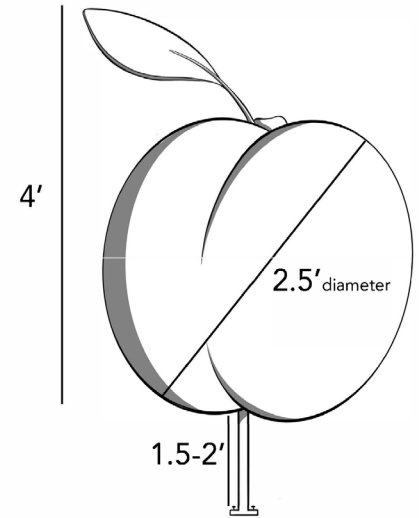

Select One Icon

- Cherry, Apricots, etc. (fruit)
- Sun
- Fruit Boxes