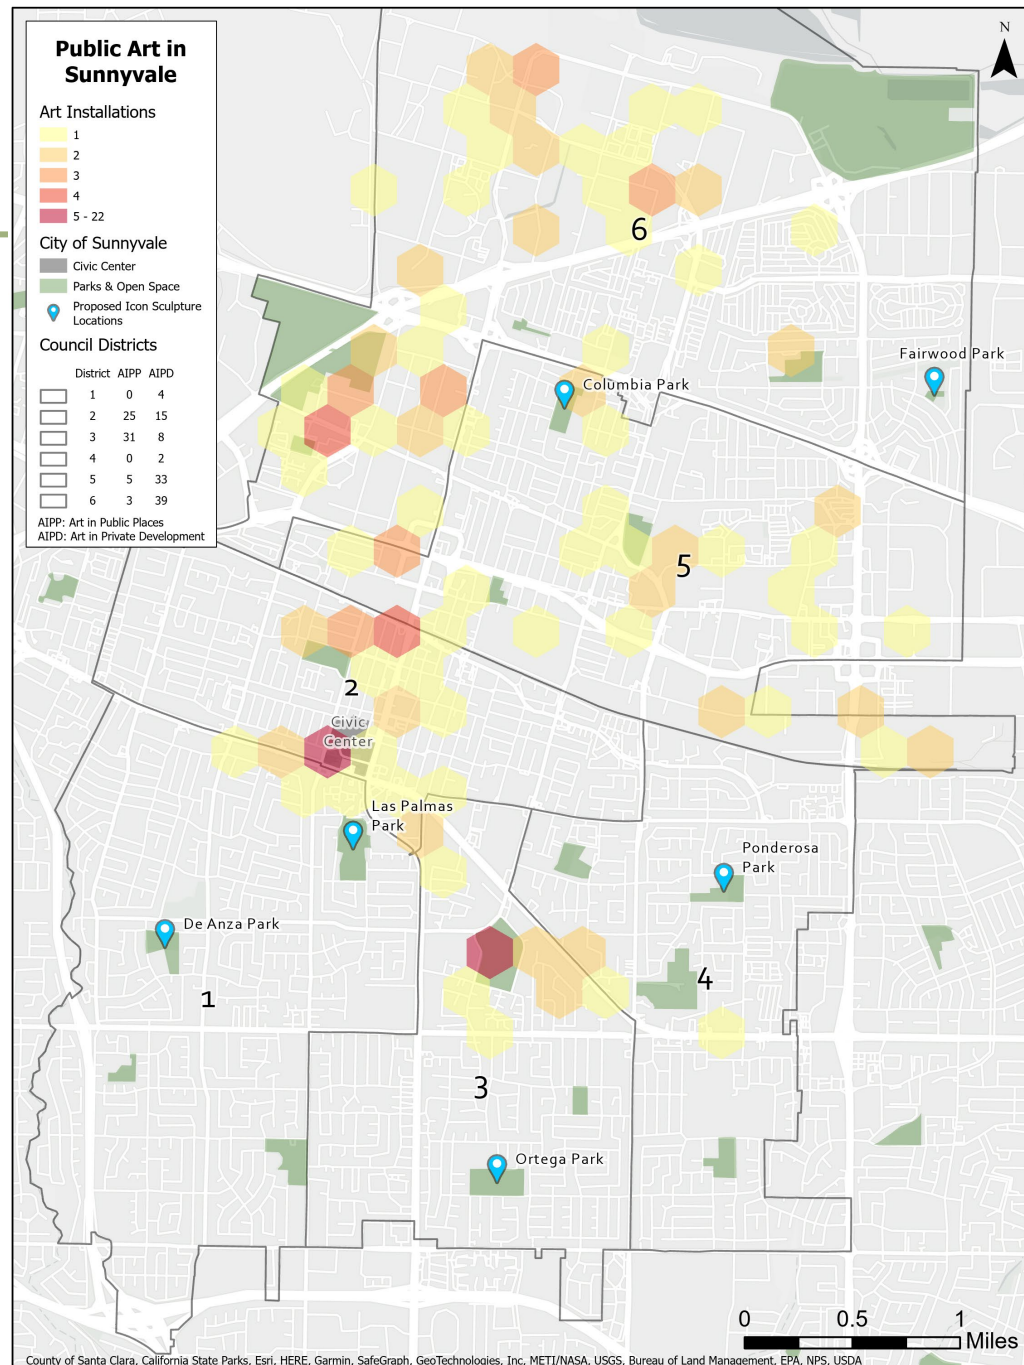

Phase 1: Recommended Locations

- District 1: DeAnza Park,
 - ◆ Las Palmas Park
- District 3: Ortega Park
- District 4: Ponderosa Park
- District 5: Columbia Park
- District 6: Fairwood Park

Phase 2: Design

Phase 4: Execution & Installation

- Completed Designs Installed
 - ◆ Spring 2024
- Temporary Art
 - ◆ Expected 18-24 Months
- Evaluated Annually

Alternatives

- 1: Select the Final Icon and Approve Locations for the Sunnyvale Icon Sculpture Project
- 2: Authorize the Arts Commission to Approve the Final Icon Design and Select Artists
- 3: Take Other Action as Determined by City Council

Staff Recommendation: Alternatives 1 and 2

Select One Icon

- Cherry, Apricots, etc. (fruit)
- Sun
- Fruit Boxes

Locations:

- District 1: DeAnza Park,
 - ◆ Las Palmas Park
- District 3: Ortega Park
- District 4: Ponderosa Park
- District 5: Columbia Park
- District 6: Fairwood Park