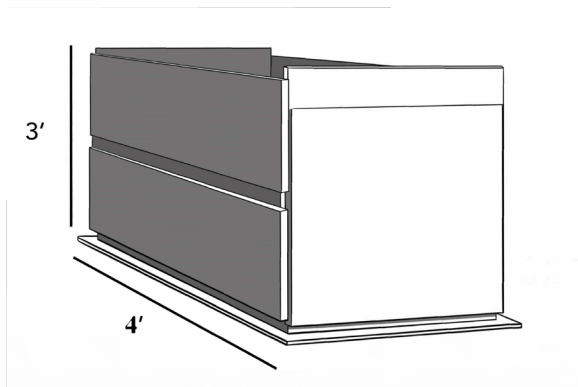

Select One Icon

- Cherry, Apricots, etc. (fruit)
- Sun
- Fruit Boxes