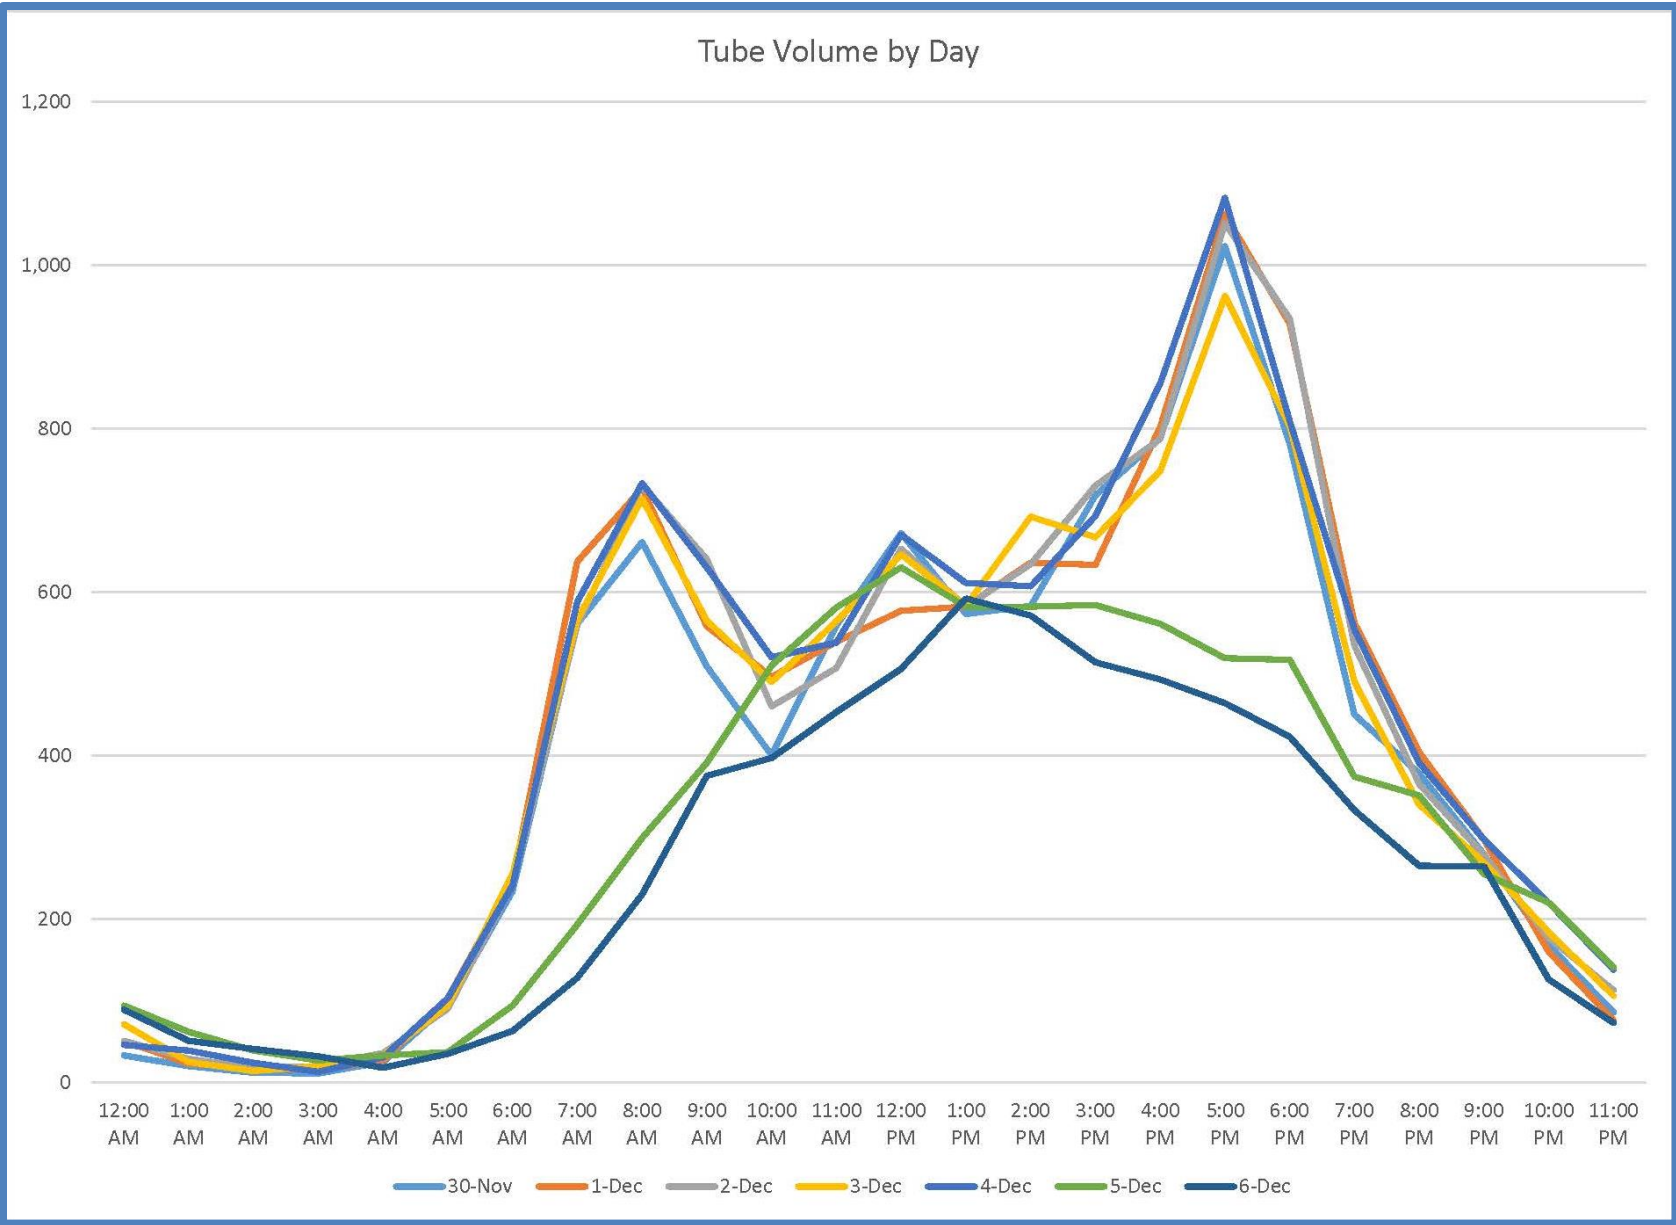

Maude Counts East of Sunnyvale Avenue

Maude Counts West of Pastoria Avenue