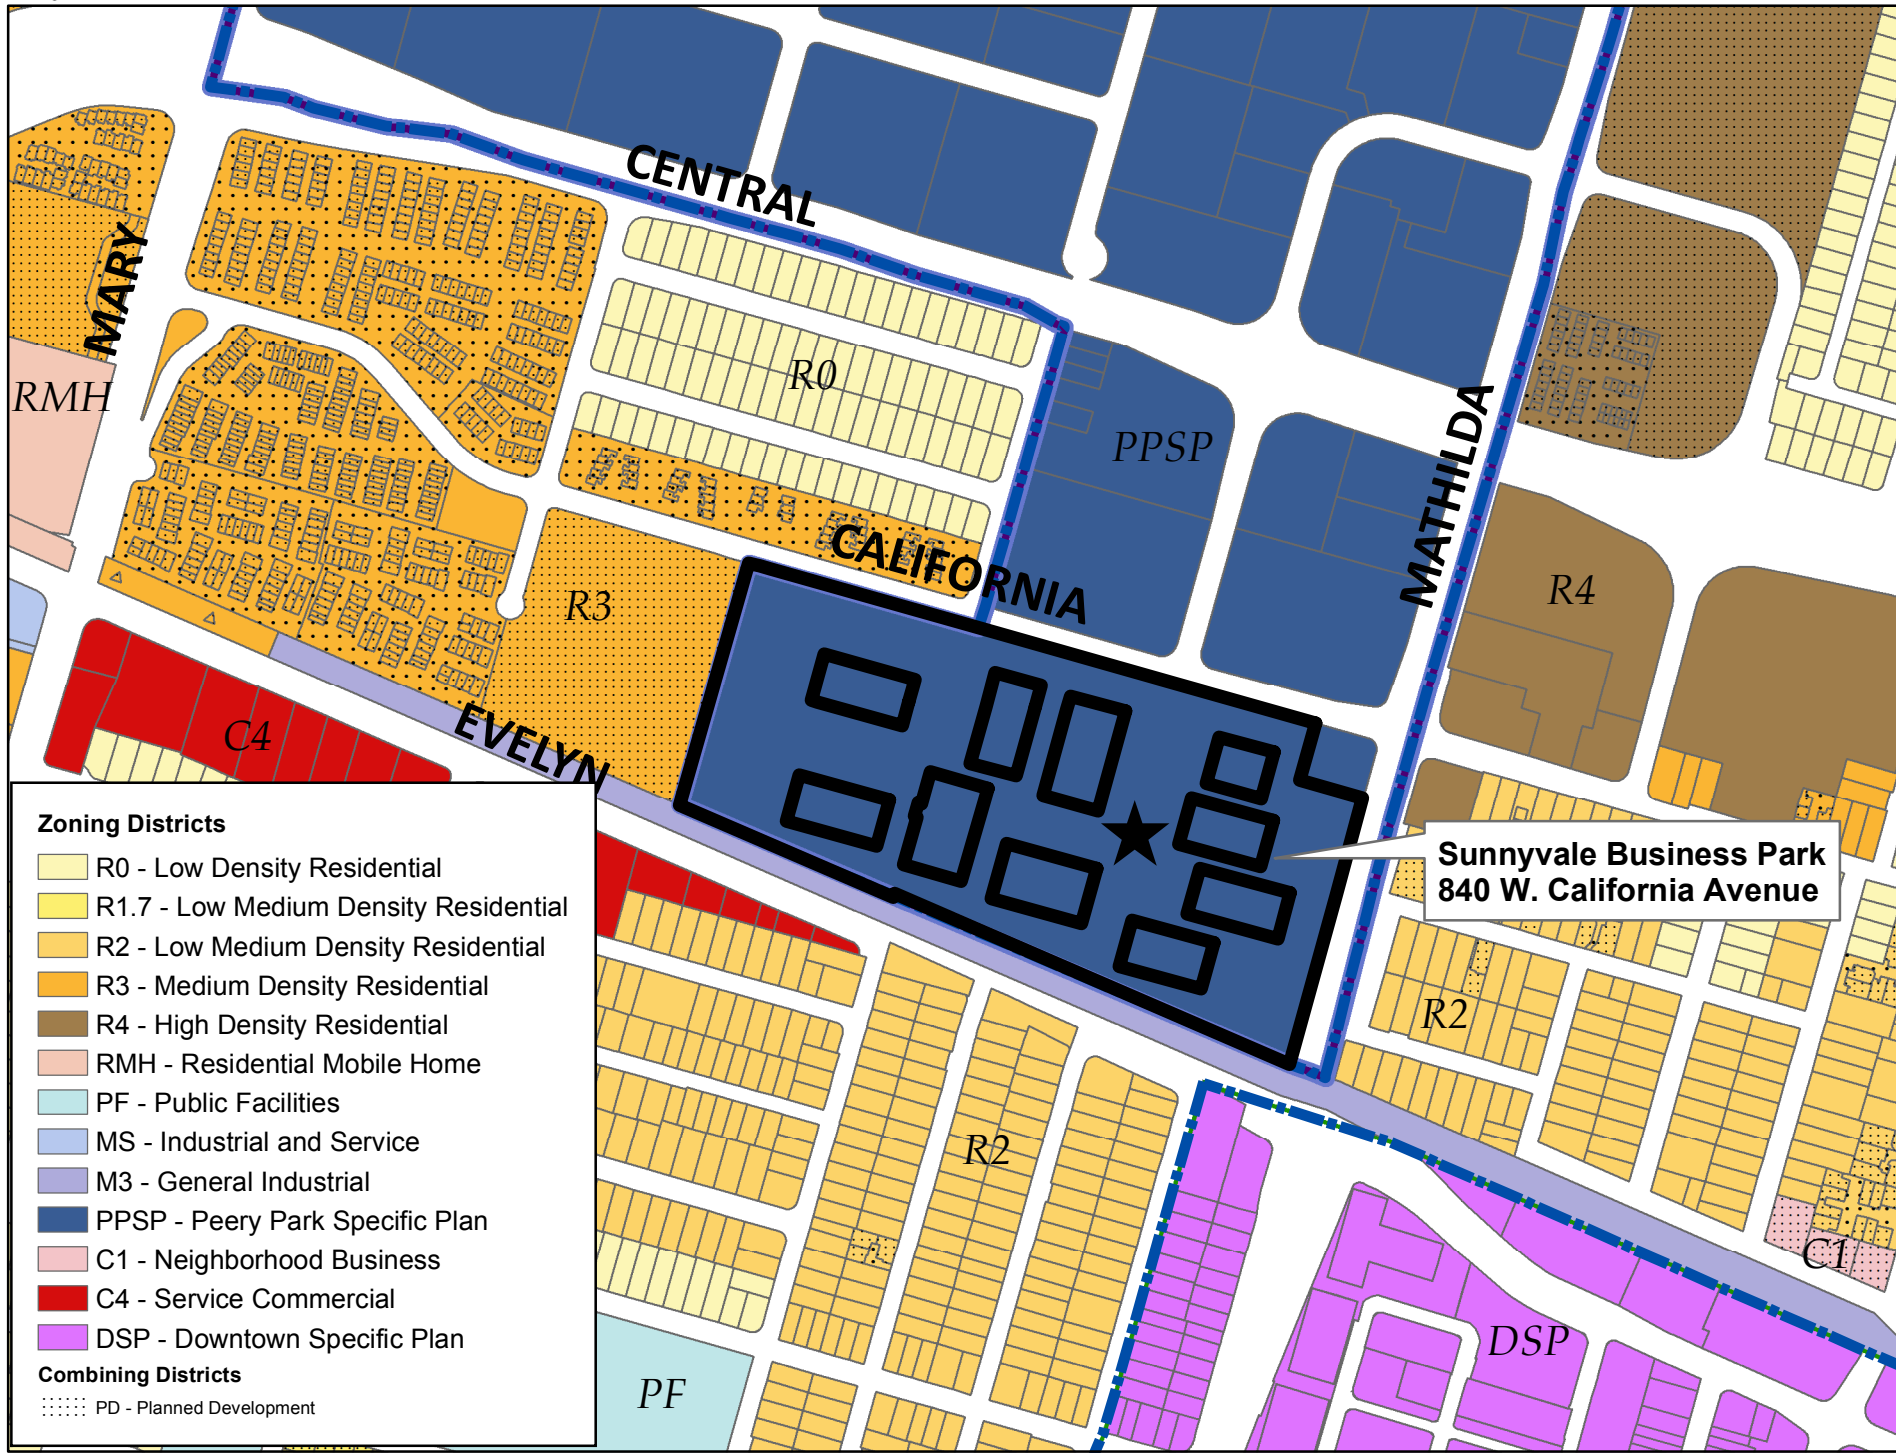

# Vicinity Zoning Map - 840 W. California Avenue

### Zoning Districts

- R0 - Low Density Residential
- R1.7 - Low Medium Density Residential
- R2 - Low Medium Density Residential
- R3 - Medium Density Residential
- R4 - High Density Residential
- RMH - Residential Mobile Home
- PF - Public Facilities
- MS - Industrial and Service
- M3 - General Industrial
- PPSP - Peery Park Specific Plan
- C1 - Neighborhood Business
- C4 - Service Commercial
- DSP - Downtown Specific Plan

### Combining Districts

- PD - Planned Development