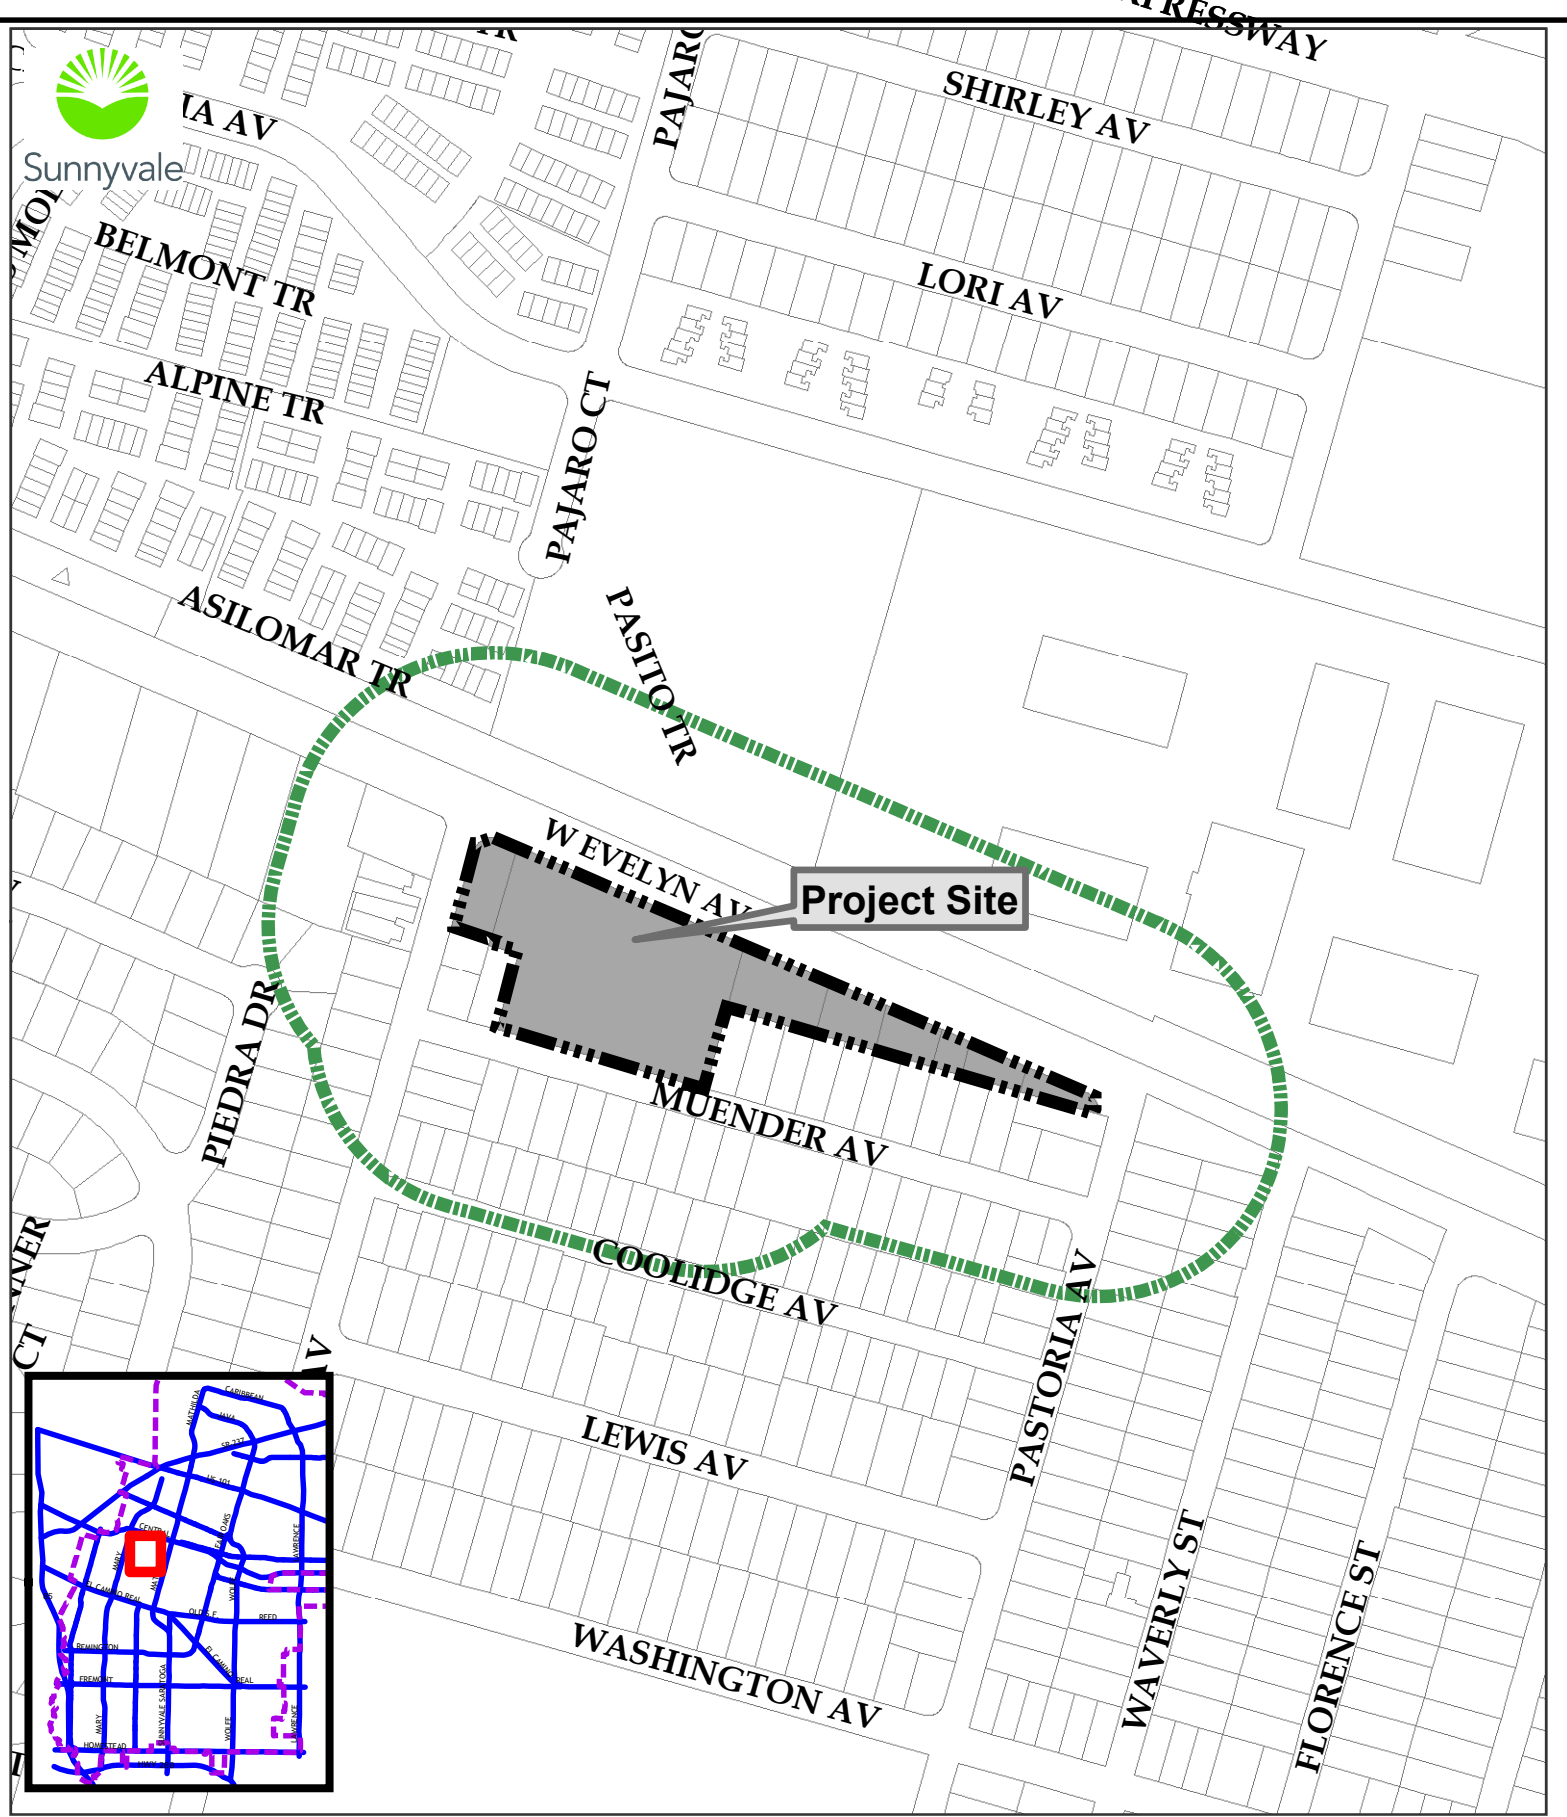

Sunnyvale

Project Site

Vicinity and Noticing Map
 2019-7298
 870 W Evelyn Ave (APN: 165-16-004)
 General Plan Initiation 300-ft Area Map