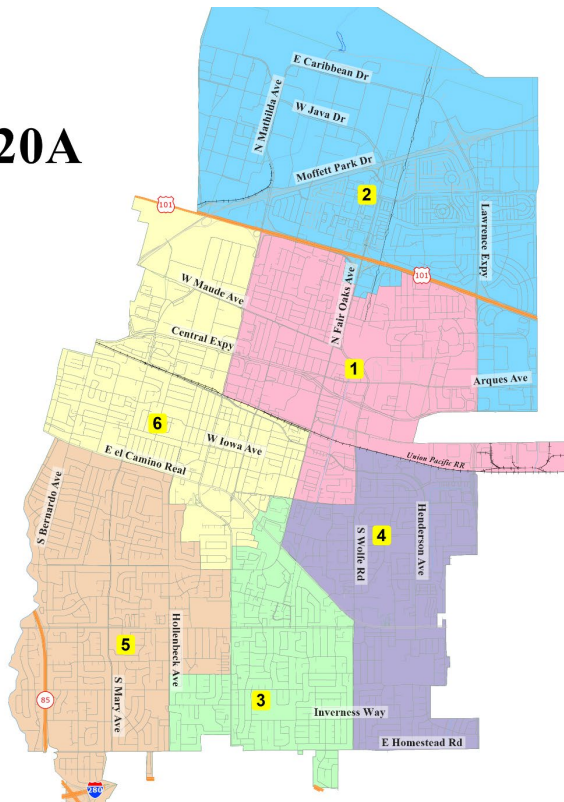

120C

120A, 120C and 120D

5

- The “Unity” group submitted 120D as an update to their 120C
- Main differences are (1) east, west or both “arm” of northern district; (2) District 5 / District 6 border; (2) District 1 / District 4 border.

120A