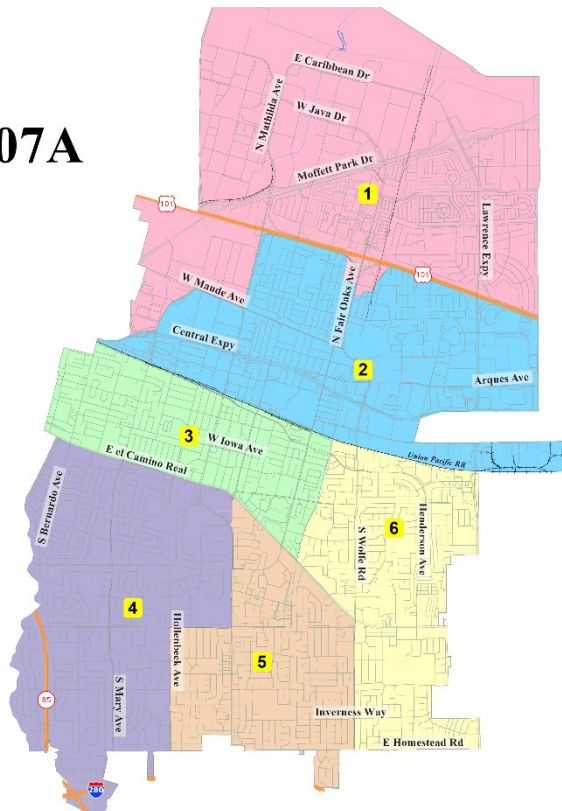

# Initial Preferred and Revised Maps

2

- Council selected 7 Preferred Maps:
  - ▣ 107, 111, 112, 120, 121, 126 and 127
  
- Residents drew 8 revised versions of those maps:
  - ▣ 107A
  - ▣ 111a and 111b
  - ▣ 120a, 120b and 120c
  - ▣ 121a and 121b

# Map Narrowing Process

3

- 29 Initial Draft Maps drawn, including 19 contiguous and population-balanced six-district maps
- September 10<sup>th</sup> Council selected 7 Preferred Maps:
  - ▣ 107, 111, 112, 120, 121, 126 and 127
- Residents drew 8 revised versions of those preferred maps:
  - ▣ 107A, 111A, 111B, 120A, 120B, 120C, 121A and 121B
- October 8<sup>th</sup> Council selected 4 Preferred Maps:
  - ▣ 107A, 120A, 120C and 121A
- Residents drew 1 revised version:
  - ▣ 120D

# 107A and 121A

4

- Three nearly identical districts in the south.
- Differences: (1) which side northern district comes down, and (2) horizontal or vertical central districts

107A

121A

# 120A, 120C and 120D

5

- The “Unity” group submitted 120D as an update to their 120C
- Main differences are (1) east, west or both “arm” of northern district; (2) District 5 / District 6 border; (2) District 1 / District 4 border.