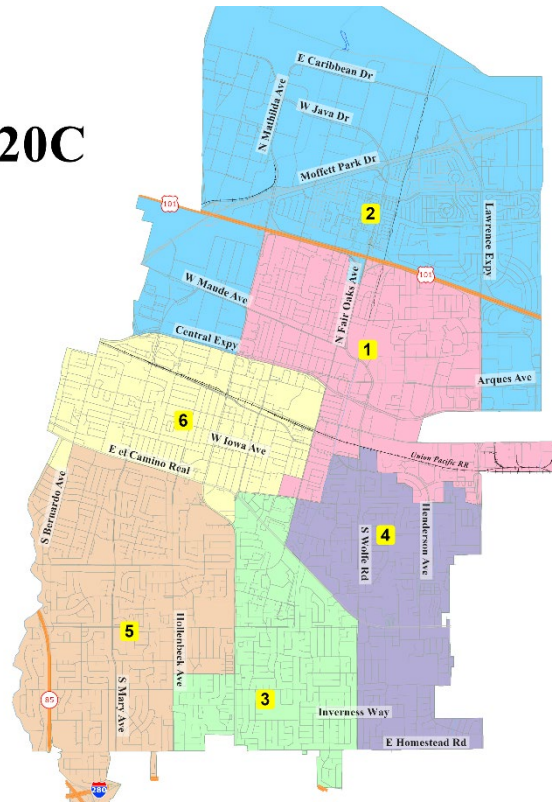

120A, 120C and 120D

5

- The “Unity” group submitted 120D as an update to their 120C
- Main differences are (1) east, west or both “arm” of northern district; (2) District 5 / District 6 border; (2) District 1 / District 4 border.

120C

120D