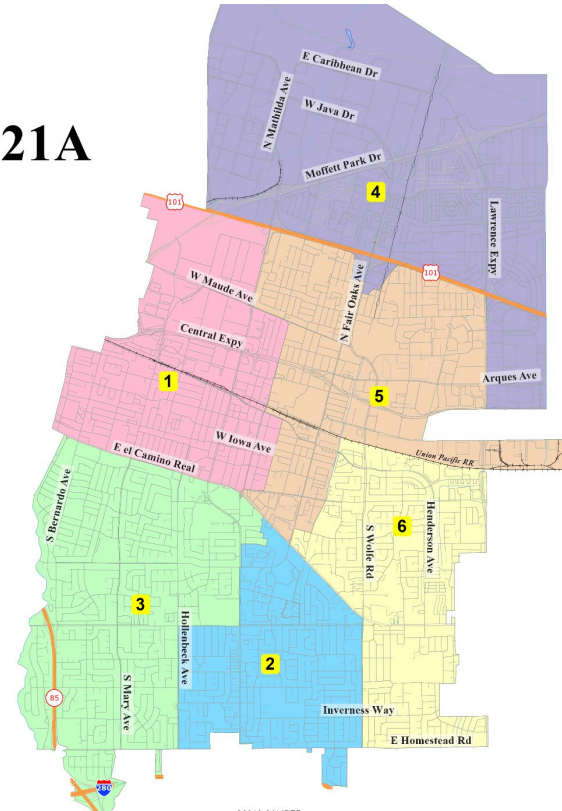

# Initial Preferred and Revised Maps

2

- Council selected 7 Preferred Maps:
  - ▣ 107, 111, 112, 120, 121, 126 and 127
  
- Residents drew 8 revised versions of those maps:
  - ▣ 107A
  - ▣ 111a and 111b
  - ▣ 120a, 120b and 120c
  - ▣ 121a and 121b

# Map Narrowing Process

3

- 29 Initial Draft Maps drawn, including 19 contiguous and population-balanced six-district maps
- September 10<sup>th</sup> Council selected 7 Preferred Maps:
  - ▣ 107, 111, 112, 120, 121, 126 and 127
- Residents drew 8 revised versions of those preferred maps:
  - ▣ 107A, 111A, 111B, 120A, 120B, 120C, 121A and 121B
- October 8<sup>th</sup> Council selected 4 Preferred Maps:
  - ▣ 107A, 120A, 120C and 121A
- Residents drew 1 revised version:
  - ▣ 120D

# 107A and 121A

4

- Three nearly identical districts in the south.
- Differences: (1) which side northern district comes down, and (2) horizontal or vertical central districts

107A

121A

# 120A, 120C and 120D

5

- The “Unity” group submitted 120D as an update to their 120C
- Main differences are (1) east, west or both “arm” of northern district; (2) District 5 / District 6 border; (2) District 1 / District 4 border.